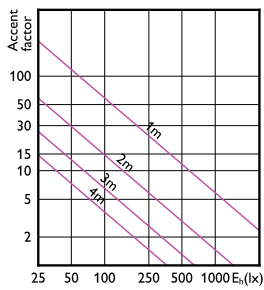

14-120W E27 PAR38 25D 850 5000K