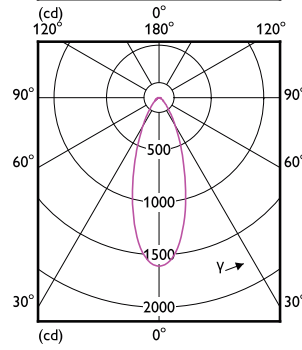

PAR38 LED

Accent Diagrams