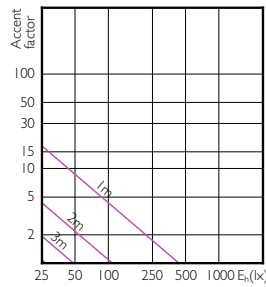

Accent Diagrams

LEDspots 13,5W E26 PAR38 Yellow