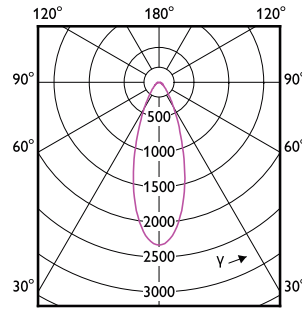

PAR38 LED

Accent Diagrams