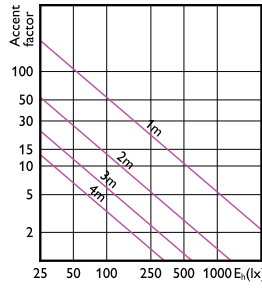

PAR38 LED

Accent Diagrams

LEDspots 13,5W E26 PAR38 Blue

LEDspots 13,5W E26 PAR38 Yellow

LEDspots 13,5W E26 PAR38 Green

PAR38 LED

Accent Diagrams

LEDspots 13,5W E26 PAR38 Red