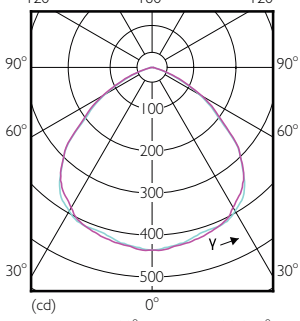

PAR38 LED

Order Code	Full Product Name	T-Case Maximum (Nom)
929001306513	13.5PAR38/PER/BLUE/ND/ULW/G/120V 4/1FB	69 °C
929001306613	13.5PAR38/PER/YELLOW/ND/ULW/G/120V 4/1FB	69 °C
929001306713	13.5PAR38/PER/GREEN/ND/ULW/G/120V 4/1FB	69 °C
929001306813	13.5PAR38/PER/RED/ND/ULW/G/120V 4/1FB	69 °C
929001343812	LEDspot 120W PAR38 830 100-277V 25D ND	80 °C
929001389512	LEDspot 90W PAR38 827 100-277V 25D ND	80 °C
929001907012	PAR38 14-120W 830 25D 120V G ULW Dim E27	70 °C
929001907112	PAR38 14-120W 850 25D 120V G ULW Dim E27	70 °C
929001929612	LEDspot 90W PAR38 865 100-277V 25D ND	68 °C
929002045004	14PAR38/COR/927/F25/DIM/120V T20 6/1FB	85 °C
929002045104	14PAR38/COR/927/F40/DIM/120V T20 6/1FB	85 °C
929002045204	14PAR38/COR/930/F25/DIM/120V T20 6/1FB	85 °C
929002045304	14PAR38/COR/930/F40/DIM/120V T20 6/1FB	85 °C
929002238204	10PAR38/COR/930/F25/DIM/120V T20 6/1FB	80 °C
929002238304	10PAR38/COR/930/F40/DIM/120V T20 6/1FB	80 °C