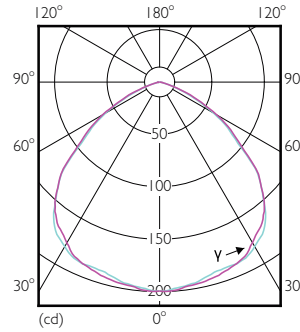

PAR38 LED

Order Code	Full Product Name	T-Case Maximum (Nom)
929001306513	13.5PAR38/PER/BLUE/ND/ULW/G/120V 4/1FB	69 °C
929001306613	13.5PAR38/PER/YELLOW/ND/ULW/G/120V 4/1FB	69 °C
929001306713	13.5PAR38/PER/GREEN/ND/ULW/G/120V 4/1FB	69 °C
929001306813	13.5PAR38/PER/RED/ND/ULW/G/120V 4/1FB	69 °C
929001343812	LEDspot 120W PAR38 830 100-277V 25D ND	80 °C
929001389512	LEDspot 90W PAR38 827 100-277V 25D ND	80 °C
929001907012	PAR38 14-120W 830 25D 120V G ULW Dim E27	70 °C
929001907112	PAR38 14-120W 850 25D 120V G ULW Dim E27	70 °C
929001929612	LEDspot 90W PAR38 865 100-277V 25D ND	68 °C
929002045004	14PAR38/COR/927/F25/DIM/120V T20 6/1FB	85 °C
929002045104	14PAR38/COR/927/F40/DIM/120V T20 6/1FB	85 °C
929002045204	14PAR38/COR/930/F25/DIM/120V T20 6/1FB	85 °C
929002045304	14PAR38/COR/930/F40/DIM/120V T20 6/1FB	85 °C
929002238204	10PAR38/COR/930/F25/DIM/120V T20 6/1FB	80 °C
929002238304	10PAR38/COR/930/F40/DIM/120V T20 6/1FB	80 °C