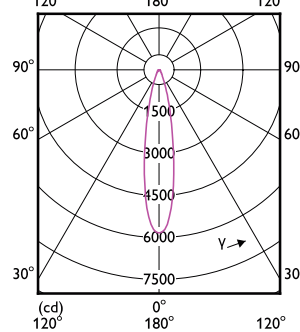

PAR38 LED

Order Code	Full Product Name	T-Case Maximum (Nom)
929001306513	13.5PAR38/PER/BLUE/ND/ULW/G/120V 4/1FB	69 °C
929001306613	13.5PAR38/PER/YELLOW/ND/ULW/G/120V 4/1FB	69 °C
929001306713	13.5PAR38/PER/GREEN/ND/ULW/G/120V 4/1FB	69 °C
929001306813	13.5PAR38/PER/RED/ND/ULW/G/120V 4/1FB	69 °C
929001343812	LEDspot 120W PAR38 830 100-277V 25D ND	80 °C
929001389512	LEDspot 90W PAR38 827 100-277V 25D ND	80 °C
929001907012	PAR38 14-120W 830 25D 120V G ULW Dim E27	70 °C
929001907112	PAR38 14-120W 850 25D 120V G ULW Dim E27	70 °C
929001929612	LEDspot 90W PAR38 865 100-277V 25D ND	68 °C
929002045004	14PAR38/COR/927/F25/DIM/120V T20 6/1FB	85 °C
929002045104	14PAR38/COR/927/F40/DIM/120V T20 6/1FB	85 °C
929002045204	14PAR38/COR/930/F25/DIM/120V T20 6/1FB	85 °C
929002045304	14PAR38/COR/930/F40/DIM/120V T20 6/1FB	85 °C
929002238204	10PAR38/COR/930/F25/DIM/120V T20 6/1FB	80 °C
929002238304	10PAR38/COR/930/F40/DIM/120V T20 6/1FB	80 °C