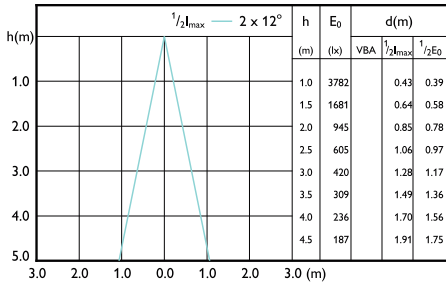

PAR38 LED

Beam Diagrams

LEDspots 10W PAR38 E26 930 25D