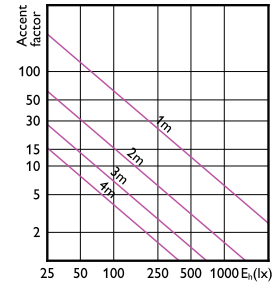

14-120W E27 PAR38 25D 830 3000K