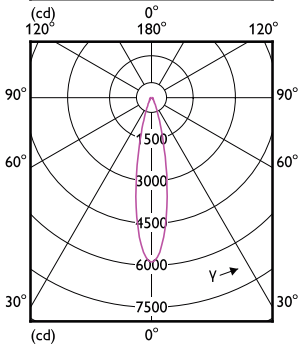

PAR38 LED

Accent Diagrams