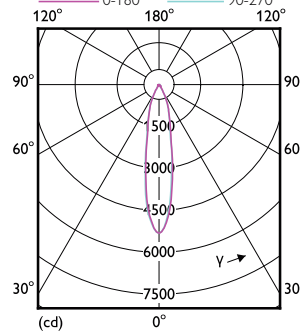

PAR38 LED

Order Code	Full Product Name	T-Case Maximum (Nom)
929001306513	13.5PAR38/PER/BLUE/ND/ULW/G/120V 4/1FB	69 °C
929001306613	13.5PAR38/PER/YELLOW/ND/ULW/G/120V 4/1FB	69 °C
929001306713	13.5PAR38/PER/GREEN/ND/ULW/G/120V 4/1FB	69 °C
929001306813	13.5PAR38/PER/RED/ND/ULW/G/120V 4/1FB	69 °C
929001343812	LEDspot 120W PAR38 830 100-277V 25D ND	80 °C
929001389512	LEDspot 90W PAR38 827 100-277V 25D ND	80 °C
929001907012	PAR38 14-120W 830 25D 120V G ULW Dim E27	70 °C
929001907112	PAR38 14-120W 850 25D 120V G ULW Dim E27	70 °C
929001929612	LEDspot 90W PAR38 865 100-277V 25D ND	68 °C
929002045004	14PAR38/COR/927/F25/DIM/120V T20 6/1FB	85 °C
929002045104	14PAR38/COR/927/F40/DIM/120V T20 6/1FB	85 °C
929002045204	14PAR38/COR/930/F25/DIM/120V T20 6/1FB	85 °C
929002045304	14PAR38/COR/930/F40/DIM/120V T20 6/1FB	85 °C
929002238204	10PAR38/COR/930/F25/DIM/120V T20 6/1FB	80 °C
929002238304	10PAR38/COR/930/F40/DIM/120V T20 6/1FB	80 °C