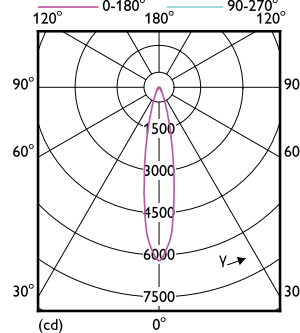

PAR38 LED

Order Code	Full Product Name	T-Case Maximum (Nom)
929001306513	13.5PAR38/PER/BLUE/ND/ULW/G/120V 4/1FB	69 °C
929001306613	13.5PAR38/PER/YELLOW/ND/ULW/G/120V 4/1FB	69 °C
929001306713	13.5PAR38/PER/GREEN/ND/ULW/G/120V 4/1FB	69 °C
929001306813	13.5PAR38/PER/RED/ND/ULW/G/120V 4/1FB	69 °C
929001343812	LEDspot 120W PAR38 830 100-277V 25D ND	80 °C
929001389512	LEDspot 90W PAR38 827 100-277V 25D ND	80 °C
929001907012	PAR38 14-120W 830 25D 120V G ULW Dim E27	70 °C
929001907112	PAR38 14-120W 850 25D 120V G ULW Dim E27	70 °C
929001929612	LEDspot 90W PAR38 865 100-277V 25D ND	68 °C
929002045004	14PAR38/COR/927/F25/DIM/120V T20 6/1FB	85 °C
929002045104	14PAR38/COR/927/F40/DIM/120V T20 6/1FB	85 °C
929002045204	14PAR38/COR/930/F25/DIM/120V T20 6/1FB	85 °C
929002045304	14PAR38/COR/930/F40/DIM/120V T20 6/1FB	85 °C
929002238204	10PAR38/COR/930/F25/DIM/120V T20 6/1FB	80 °C
929002238304	10PAR38/COR/930/F40/DIM/120V T20 6/1FB	80 °C