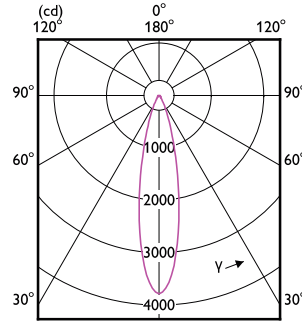

PAR38 LED

Accent Diagrams