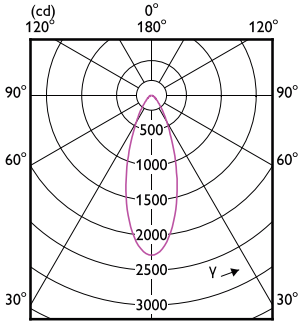

PAR38 LED

Accent Diagrams