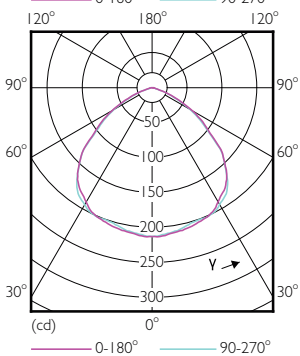

PAR38 LED

Order Code	Full Product Name	T-Case Maximum (Nom)
929001306513	13.5PAR38/PER/BLUE/ND/ULW/G/120V 4/1FB	69 °C
929001306613	13.5PAR38/PER/YELLOW/ND/ULW/G/120V 4/1FB	69 °C
929001306713	13.5PAR38/PER/GREEN/ND/ULW/G/120V 4/1FB	69 °C
929001306813	13.5PAR38/PER/RED/ND/ULW/G/120V 4/1FB	69 °C
929001343812	LEDspot 120W PAR38 830 100-277V 25D ND	80 °C
929001389512	LEDspot 90W PAR38 827 100-277V 25D ND	80 °C
929001907012	PAR38 14-120W 830 25D 120V G ULW Dim E27	70 °C
929001907112	PAR38 14-120W 850 25D 120V G ULW Dim E27	70 °C
929001929612	LEDspot 90W PAR38 865 100-277V 25D ND	68 °C
929002045004	14PAR38/COR/927/F25/DIM/120V T20 6/1FB	85 °C
929002045104	14PAR38/COR/927/F40/DIM/120V T20 6/1FB	85 °C
929002045204	14PAR38/COR/930/F25/DIM/120V T20 6/1FB	85 °C
929002045304	14PAR38/COR/930/F40/DIM/120V T20 6/1FB	85 °C
929002238204	10PAR38/COR/930/F25/DIM/120V T20 6/1FB	80 °C
929002238304	10PAR38/COR/930/F40/DIM/120V T20 6/1FB	80 °C