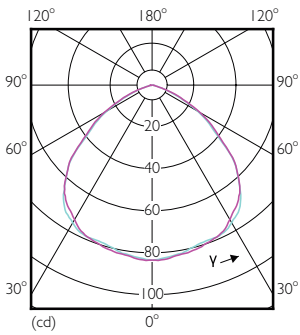

PAR38 LED

Order Code	Full Product Name	T-Case Maximum (Nom)
929001306513	13.5PAR38/PER/BLUE/ND/ULW/G/120V 4/1FB	69 °C
929001306613	13.5PAR38/PER/YELLOW/ND/ULW/G/120V 4/1FB	69 °C
929001306713	13.5PAR38/PER/GREEN/ND/ULW/G/120V 4/1FB	69 °C
929001306813	13.5PAR38/PER/RED/ND/ULW/G/120V 4/1FB	69 °C
929001343812	LEDspot 120W PAR38 830 100-277V 25D ND	80 °C
929001389512	LEDspot 90W PAR38 827 100-277V 25D ND	80 °C
929001907012	PAR38 14-120W 830 25D 120V G ULW Dim E27	70 °C
929001907112	PAR38 14-120W 850 25D 120V G ULW Dim E27	70 °C
929001929612	LEDspot 90W PAR38 865 100-277V 25D ND	68 °C
929002045004	14PAR38/COR/927/F25/DIM/120V T20 6/1FB	85 °C
929002045104	14PAR38/COR/927/F40/DIM/120V T20 6/1FB	85 °C
929002045204	14PAR38/COR/930/F25/DIM/120V T20 6/1FB	85 °C
929002045304	14PAR38/COR/930/F40/DIM/120V T20 6/1FB	85 °C
929002238204	10PAR38/COR/930/F25/DIM/120V T20 6/1FB	80 °C
929002238304	10PAR38/COR/930/F40/DIM/120V T20 6/1FB	80 °C