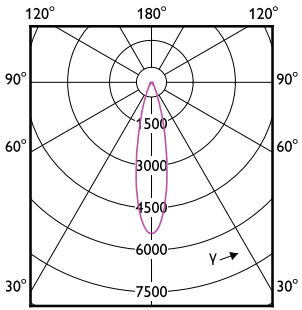

PAR38 LED

Accent Diagrams