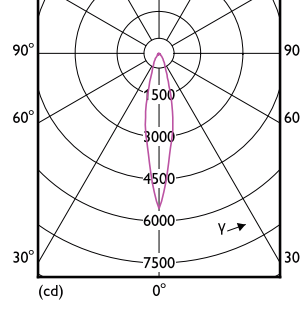

PAR38 LED

Order Code	Full Product Name	T-Case Maximum (Nom)
929001306513	13.5PAR38/PER/BLUE/ND/ULW/G/120V 4/1FB	69 °C
929001306613	13.5PAR38/PER/YELLOW/ND/ULW/G/120V 4/1FB	69 °C
929001306713	13.5PAR38/PER/GREEN/ND/ULW/G/120V 4/1FB	69 °C
929001306813	13.5PAR38/PER/RED/ND/ULW/G/120V 4/1FB	69 °C
929001343812	LEDspot 120W PAR38 830 100-277V 25D ND	80 °C
929001389512	LEDspot 90W PAR38 827 100-277V 25D ND	80 °C
929001907012	PAR38 14-120W 830 25D 120V G ULW Dim E27	70 °C
929001907112	PAR38 14-120W 850 25D 120V G ULW Dim E27	70 °C
929001929612	LEDspot 90W PAR38 865 100-277V 25D ND	68 °C
929002045004	14PAR38/COR/927/F25/DIM/120V T20 6/1FB	85 °C
929002045104	14PAR38/COR/927/F40/DIM/120V T20 6/1FB	85 °C
929002045204	14PAR38/COR/930/F25/DIM/120V T20 6/1FB	85 °C
929002045304	14PAR38/COR/930/F40/DIM/120V T20 6/1FB	85 °C
929002238204	10PAR38/COR/930/F25/DIM/120V T20 6/1FB	80 °C
929002238304	10PAR38/COR/930/F40/DIM/120V T20 6/1FB	80 °C