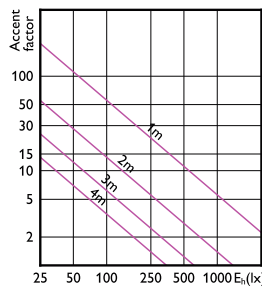

LEDspot PAR38 6,5-50W 525lm 25D 6500K E27