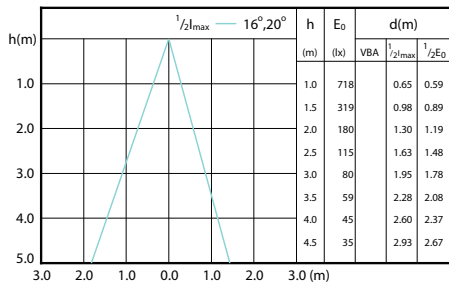

Beam diagram - Corepro LEDspot 3.5-35W GU10 827 36D

Beam diagram - Corepro LEDspot 4.6-50W GU10 830 36D