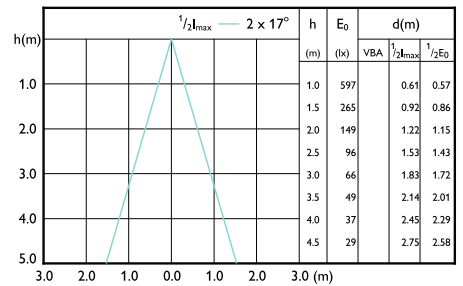

Beam diagram - Corepro LEDspot 3.5-35W GU10 827 36D

Beam diagram - CorePro LEDspot 4.6-50W GU10 827 36D 5CT

Beam diagram - Corepro LEDspot 3.5-35W GU10 830 36D

Beam diagram - Corepro LEDspot 4.6-50W GU10 830 36D