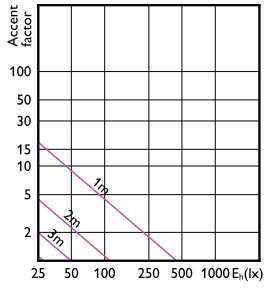

CorePro LEDspot GU10 Hochvolt-Reflektorlampen

Accent Diagrams

Accent Diagram - CorePro LEDspot 3-35W GU10 827 36D DIM