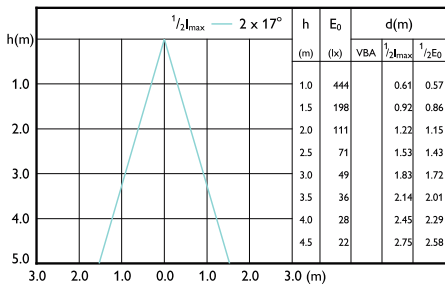

Beam diagram - CorePro LEDspot 3-35W GU10
827 36D DIM