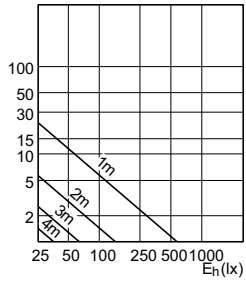

CorePro LEDspot GU10 Hochvolt-Reflektorlampen

Accent Diagrams

Accent Diagram - Corepro LEDspot 3.5-35W
GU10 827 36D