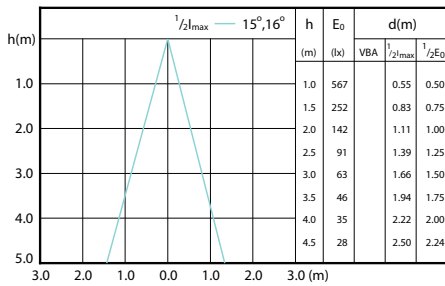

Beam diagram - Corepro LEDspot 3.5-35W GU10 830 36D