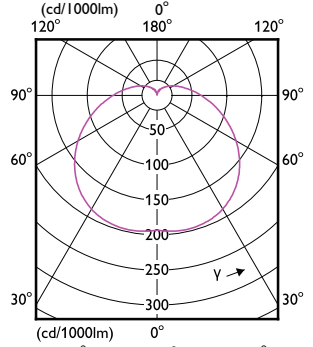

CorePro LEDbulb - Plastic