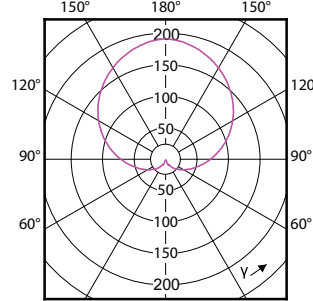

CorePro LEDbulb - Plastic