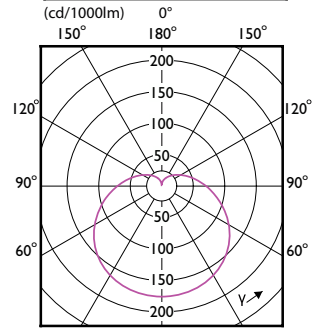

CorePro LEDbulb - Plastic