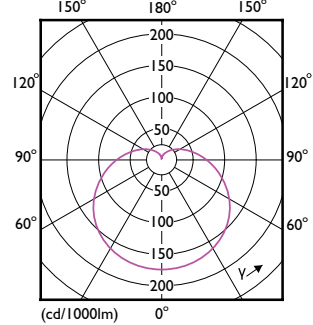

CorePro LEDbulb - Plastic