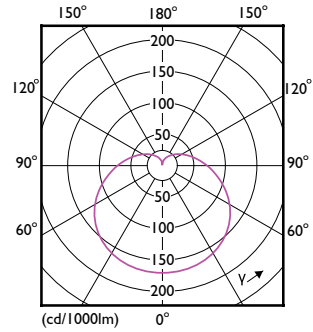

CorePro LEDbulb - Plastic