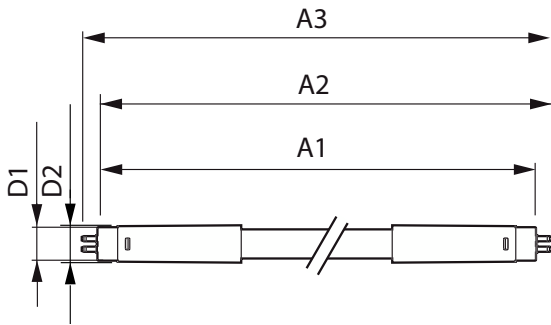

Product	D1	D2	A1	A2	A3
MAS LEDtube HF 1200mm HE 16.5W 830 T5	15.5 mm	18.8 mm	1,149 mm	1,156.1 mm	1,163.2 mm
MAS LEDtube HF 1200mm HE 16.5W 840 T5	15.5 mm	18.8 mm	1,149 mm	1,156.1 mm	1,163.2 mm
MAS LEDtube HF 1200mm HE 16.5W 865 T5	15.5 mm	18.8 mm	1,149 mm	1,156.1 mm	1,163.2 mm
MAS LEDtube HF 1200mm HO 26W 830 T5 OE	15.5 mm	19 mm	1,149 mm	1,156 mm	1,163 mm
MAS LEDtube HF 1200mm HO 26W 840 T5 OE	15.5 mm	19 mm	1,149 mm	1,156 mm	1,163 mm
MAS LEDtube HF 1200mm HO 26W 865 T5 OE	15.5 mm	19 mm	1,149 mm	1,156 mm	1,163 mm
MAS LEDtube HF 1500mm HE 20W 830 T5	15.5 mm	18.8 mm	1,449 mm	1,456.1 mm	1,463.2 mm
MAS LEDtube HF 1500mm HE 20W 840 T5	15.5 mm	18.8 mm	1,449 mm	1,456.1 mm	1,463.2 mm
MAS LEDtube HF 1500mm HE 20W 865 T5	15.5 mm	18.8 mm	1,449 mm	1,456.1 mm	1,463.2 mm
MAS LEDtube HF 1500mm HO 26W 830 T5 OE	15.5 mm	19 mm	1,449 mm	1,456 mm	1,463 mm
MAS LEDtube HF 1500mm HO 26W 840 T5 OE	15.5 mm	19 mm	1,449 mm	1,456 mm	1,463 mm
MAS LEDtube HF 1500mm HO 26W 865 T5 OE	15.5 mm	19 mm	1,449 mm	1,456 mm	1,463 mm
MAS LEDtube HF 1500mm UO 36W 830 T5	15.5 mm	19 mm	1,449 mm	1,456 mm	1,463 mm
MAS LEDtube HF 1500mm UO 36W 840 T5	15.5 mm	19 mm	1,449 mm	1,456 mm	1,463 mm
MAS LEDtube HF 1500mm UO 36W 865 T5	15.5 mm	19 mm	1,449 mm	1,456 mm	1,463 mm
MAS LEDtube HF 600mm HE 8W 830 T5	15.5 mm	18.8 mm	549 mm	556.1 mm	563.2 mm
MAS LEDtube HF 600mm HE 8W 840 T5	15.5 mm	18.8 mm	549 mm	556.1 mm	563.2 mm
MAS LEDtube HF 600mm HE 8W 865 T5	15.5 mm	18.8 mm	549 mm	556.1 mm	563.2 mm
MAS LEDtube HF 600mm HO 10.5W 830 T5	15.5 mm	16/19 mm	549 mm	556 mm	563 mm
MAS LEDtube HF 600mm HO 10.5W 840 T5	15.5 mm	16/19 mm	549 mm	556 mm	563 mm
MAS LEDtube HF 600mm HO 10.5W 865 T5	15.5 mm	16/19 mm	549 mm	556 mm	563 mm
MAS LEDtube HF 900mm HE 11.5W 830 T5	15.5 mm	16/19 mm	849 mm	856 mm	863 mm
MAS LEDtube HF 900mm HE 11.5W 840 T5	15.5 mm	16/19 mm	849 mm	856 mm	863 mm
MAS LEDtube HF 900mm HE 11.5W 865 T5	15.5 mm	16/19 mm	849 mm	856 mm	863 mm
MAS LEDtube HF 900mm HO 18.5W 830 T5	15.5 mm	16/19 mm	849 mm	856 mm	863 mm