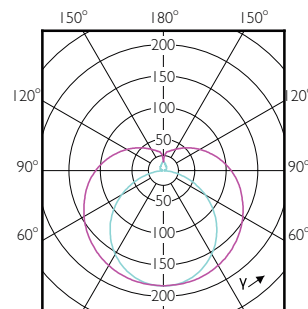

Order Code	Full Product Name	Energy Consumption kWh/1000 h
929003597002	MAS LEDtube HF 900mm HE 11.5W 865 T5	12 kWh