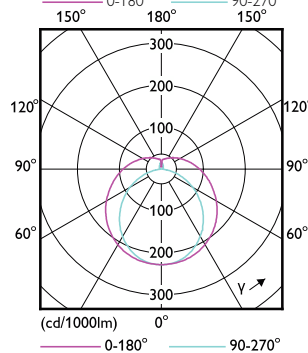

Order Code	Full Product Name	Energy Consumption kWh/1000 h
929003597002	MAS LEDtube HF 900mm HE 11.5W 865 T5	12 kWh