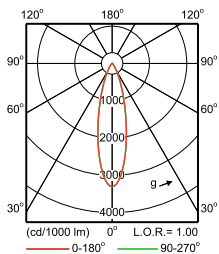

Accessoires

Honingraat

Ordercode 910500454752,
910500454754, 910500454756

Verblindingsafscherming

Ordercode 910500454753,
910500454755, 910500454757

Polar Wide Diagrams

IFPS_ST530C 1xLED75/840 MB GC +ST530Z
HC-Polar Normal (separate)