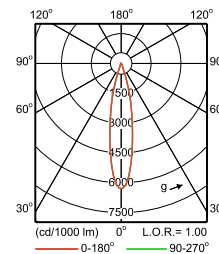

IFPS_ST530C 1xLED75/830 MB GC +ST530Z
GS-Polar Normal (separate)