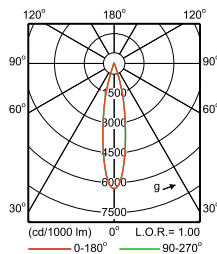

Accessoires

Honingraat

Ordercode 910500454752,
910500454754, 910500454756

Verblindingsafscherming

Ordercode 910500454753,
910500454755, 910500454757

Polar Wide Diagrams

IFPS_ST530C 1xLED75/840 MB GC +ST530Z
HC-Polar Normal (separate)