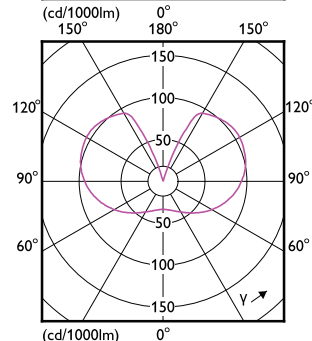

Classic filament LEDbulbs