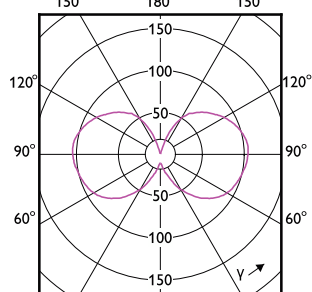

Classic filament LEDbulbs