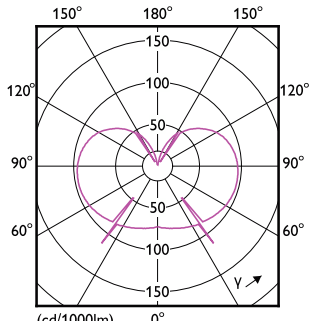

Classic filament LEDbulbs