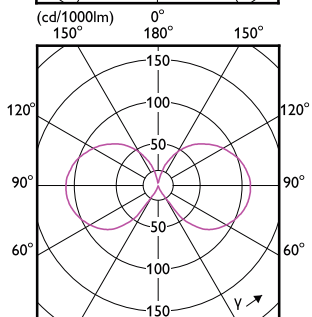

Classic filament LEDbulbs