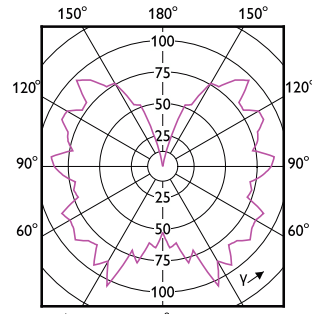

Classic filament LEDbulbs

(cd/1000lm) 0° 150° 180° 150°

— 0-180° — 90-270°