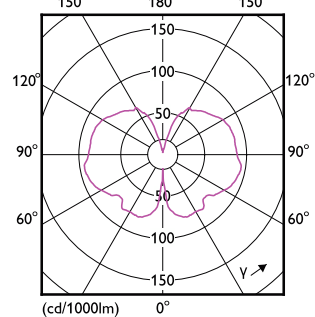

Classic filament LEDbulbs