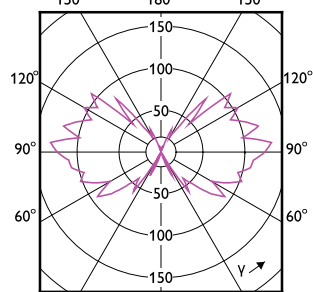

Classic filament LEDbulbs

— 0-180° — 90-270°