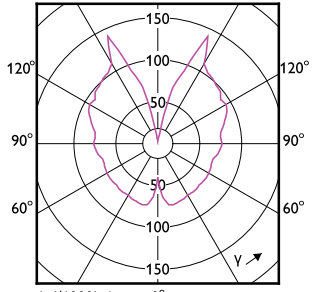

Classic filament LEDbulbs

— 0-180° — 90-270°