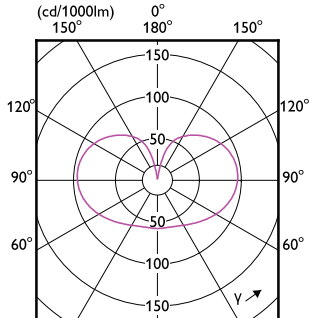

Classic filament LEDbulbs