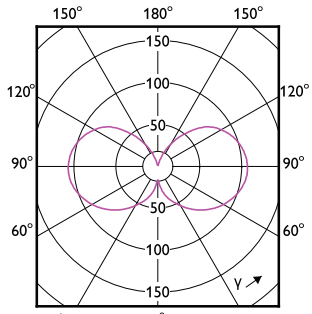

Classic filament LEDbulbs

(cd/1000lm) 0° 150° 180° 150°

— 0-180° — 90-270°