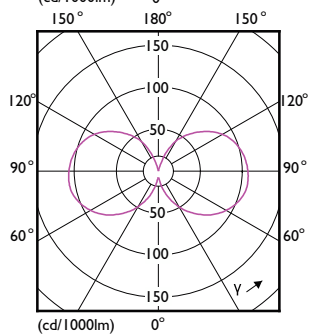

Classic filament LEDbulbs