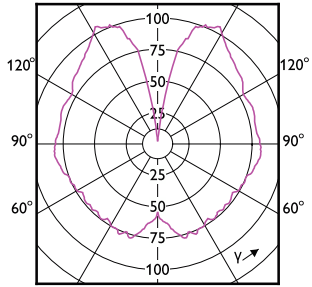

Classic filament LEDbulbs

(cd/1000lm) 0° 150° 180° 150°

— 0-180° — 90-270°