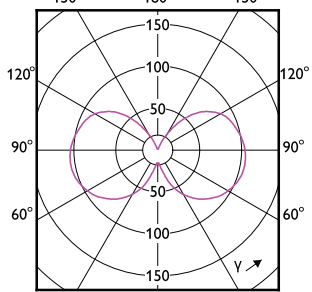

Classic filament LEDbulbs