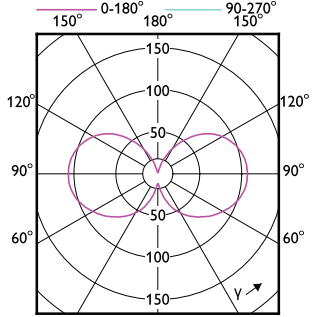

Classic filament LEDbulbs