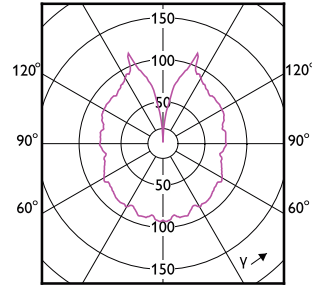

Classic filament LEDbulbs