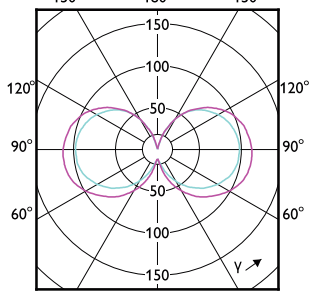

Classic filament LEDbulbs

— 0-180° — 90-270°