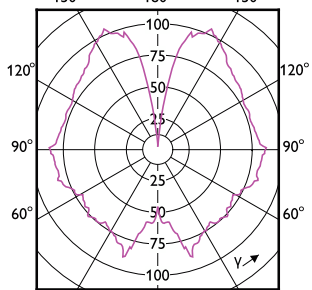

Classic filament LEDbulbs

(cd/1000lm) 0° 150° 180° 150°

— 0-180° — 90-270°