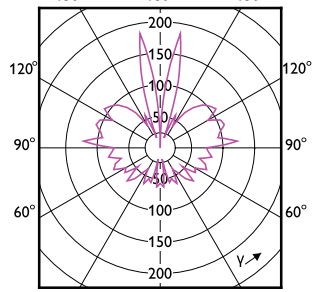

Classic filament LEDbulbs