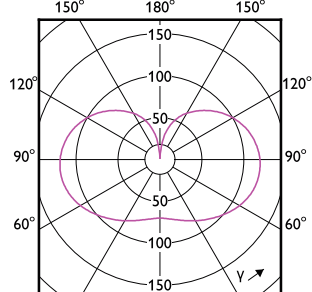

Classic filament LEDbulbs