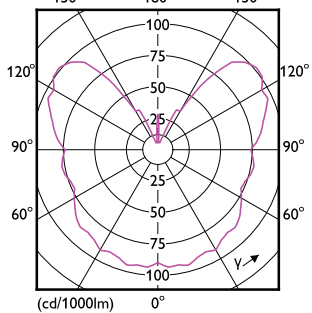

Classic filament LEDbulbs