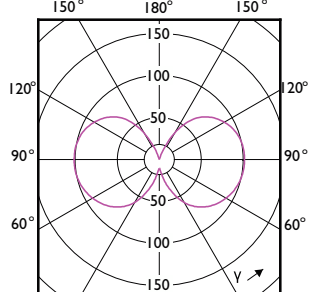

Classic filament LEDbulbs