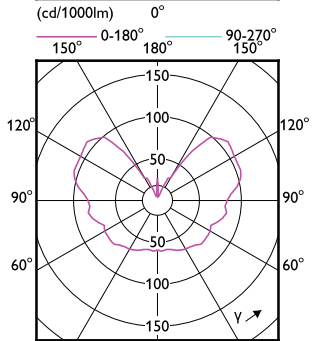

Classic filament LEDbulbs