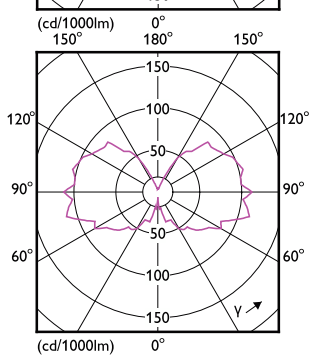

Classic filament LEDbulbs