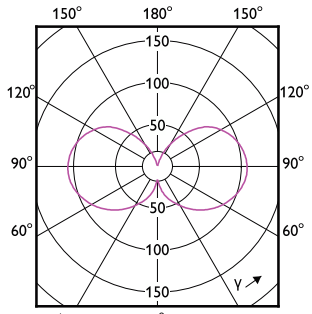

Classic filament LEDbulbs

— 0-180° — 90-270°