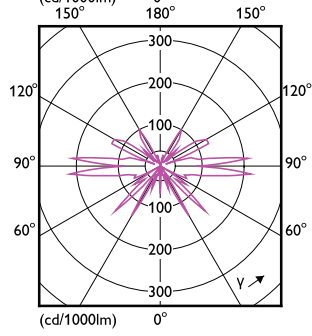

Classic filament LEDbulbs