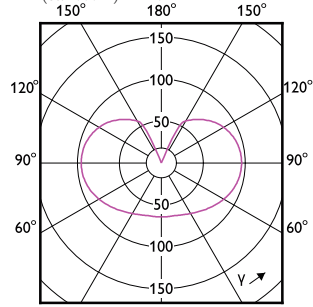

Classic filament LEDbulbs

— 0-180° — 90-270°