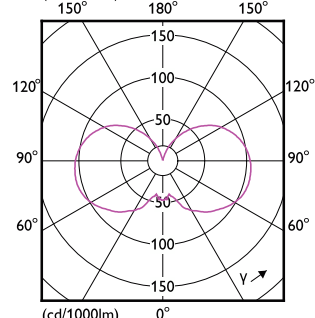

Classic filament LEDbulbs