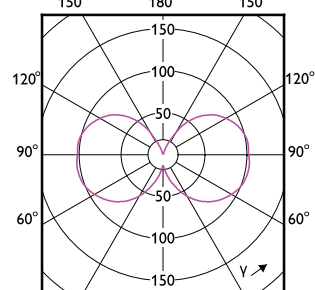

Classic filament LEDbulbs