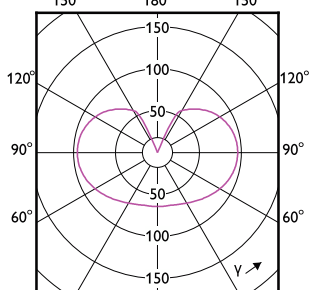

Classic filament LEDbulbs