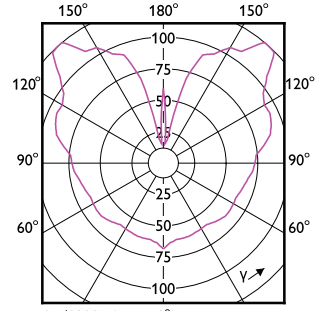

Classic filament LEDbulbs