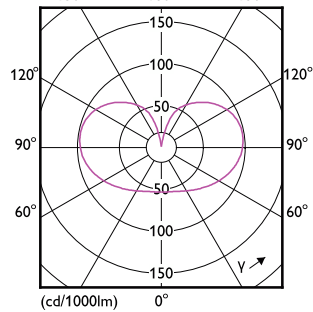

Classic filament LEDbulbs

— 0-180° — 90-270°