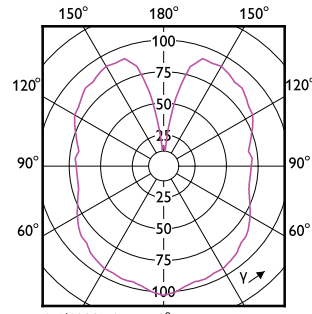

Classic filament LEDbulbs