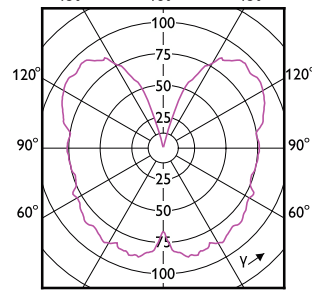

Classic filament LEDbulbs

(cd/1000lm) 0° 150° 180° 150°

— 0-180° — 90-270°