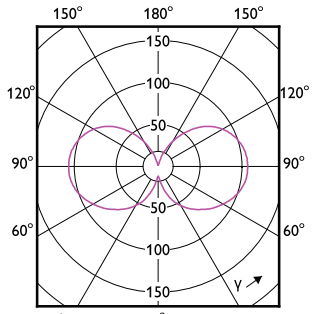

Classic filament LEDbulbs