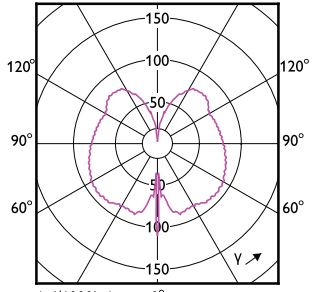

Classic filament LEDbulbs