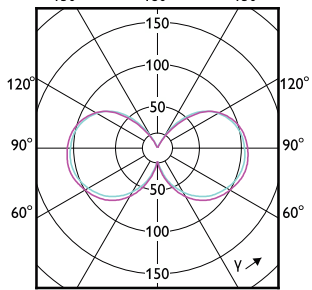

Classic filament LEDbulbs