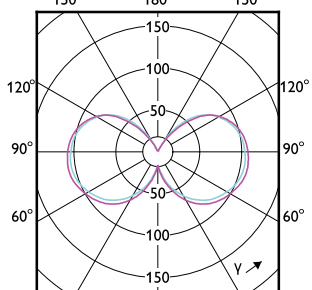

Classic filament LEDbulbs

(cd/1000lm) 0° 150° 180° 150°

— 0-180° — 90-270°