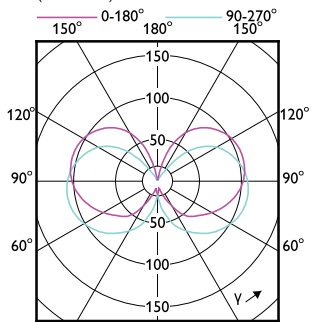

Classic filament LEDbulbs

— 0-180° — 90-270°