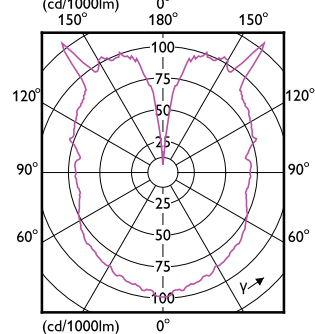

Classic filament LEDbulbs