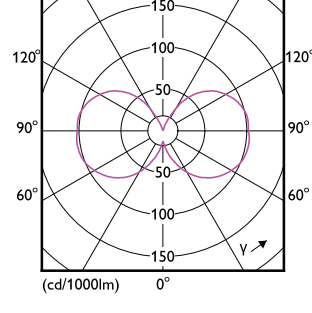

Classic filament LEDbulbs