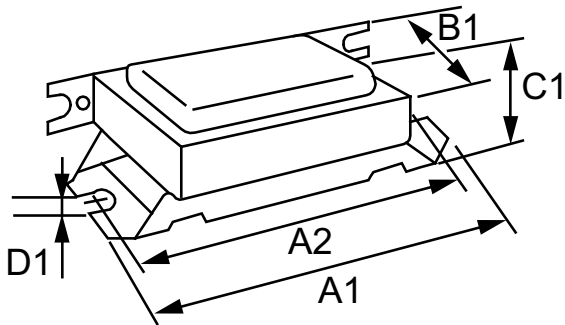

Standard

Approval Marks	CSA certificate UL certificate RoHS Compliant
Hum And Noise Level	A
UL Recognized	No
Product Data	
Order product name	STANDARD MAG BALLAST (1) 13W COMPACT(2-PIN) 120V

EAN/UPC - Product	781087048184
Order code	913700507251
Numerator - Quantity Per Pack	1
Numerator - Packs per outer box	50
Material Nr. (12NC)	913700507251
Net Weight (Piece)	0.295 kg

Dimensional drawing

MAG BALLAST (1) 13W COMPACT(2-PIN) 120V

Product	A1	A2	B1	C1	D1
STANDARD MAG BALLAST (1) 13W COMPACT(2-PIN) 120V	3.06 in	2.75 in	1.81 in	1.59 in	0.19 in