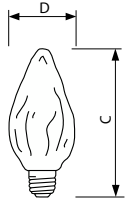

DuraMax Deco Flame

Dimensional drawing

Product

BC40F15/D/LL 6/2