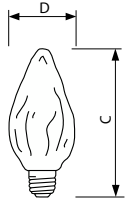

DuraMax Deco Flame

Dimensional drawing

Product

BC40F15/CL/LL 120V 6/2 TP