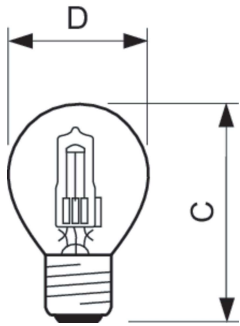

Controls and Dimming	
Dimmable	Yes

Mechanical and Housing	
Bulb Finish	Clear
Bulb Shape	P45 [P 45mm]

Approval and Application	
Energy Consumption kWh/1000 h	28 kWh

Product Data	
Order product name	Halogen 28W E27 230V P45 1CT/15 SRP
Full product name	Halogen 28W E27 230V P45 1CT/15 SRP
Full product code	872790083140504
Order code	925647444229
Material Nr. (12NC)	925647444229
Numerator - Quantity Per Pack	1
EAN/UPC - Product/Case	8727900831405
Numerator - Packs per outer box	15
EAN/UPC - Case	8718696462843

Halogen Classic P45

Dimensional drawing

Product	D (max)	C (max)
Halogen 28W E27 230V P45 1CT/15 SRP	46 mm	74 mm