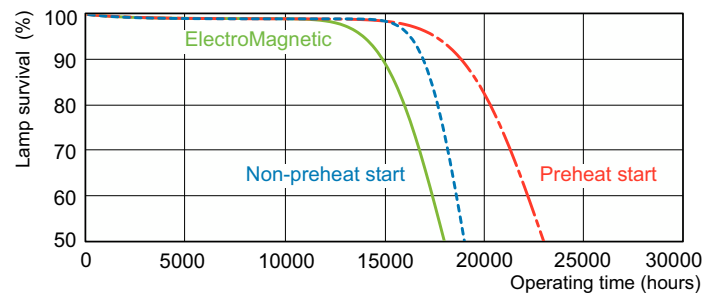

Fotometrie

Spectral Power Distribution Colour - MASTER TL-D Super 80 36W/865 1SL/25

Durata

Life Expectancy Diagram - MASTER TL-D Super 80 36W/865 1SL/25

Life Expectancy Diagram - MASTER TL-D Super 80 36W/865 1SL/25