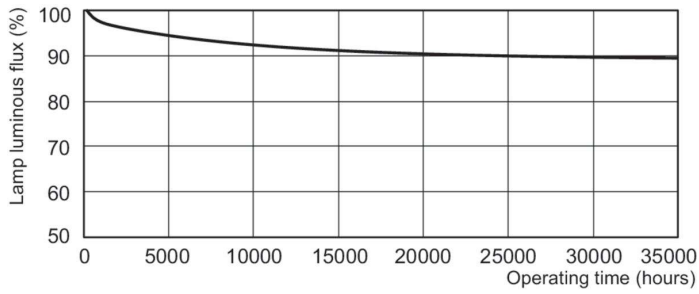

MASTER TL5 High Efficiency

Levensduur

Lumen Maintenance Diagram - MASTER TL5 HE 28W/830 1SL/20