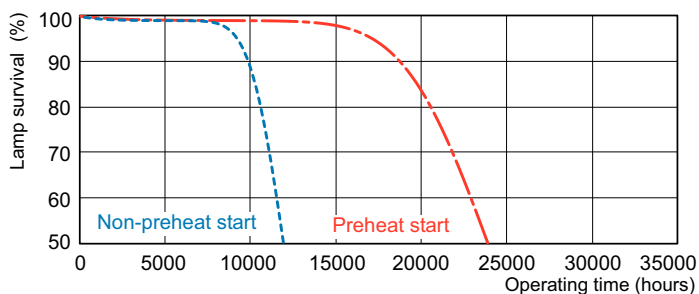

Levensduur

Life Expectancy Diagram - MASTER TL5 HE 28W/830 1SL/20