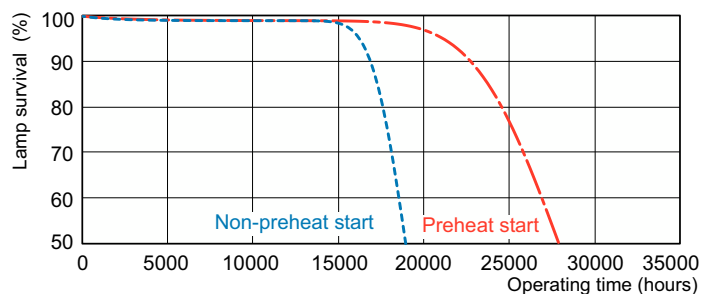

## Fotometrische gegevens

Spectral Power Distribution Colour - MASTER TL5 HE 28W/830 1SL/20

## Levensduur

Life Expectancy Diagram - MASTER TL5 HE 28W/830 1SL/20

Life Expectancy Diagram - MASTER TL5 HE 28W/830 1SL/20