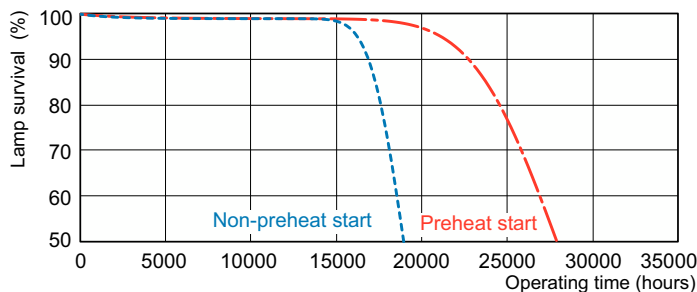

Life Expectancy Diagram - MASTER TL5 HE 35W/830 SLV/20