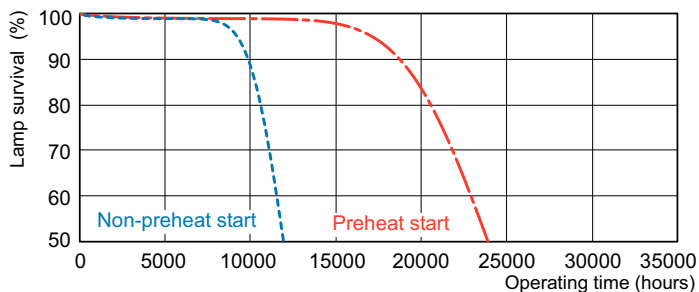

Levensduur

Life Expectancy Diagram - MASTER TL5 HE 35W/830 SLV/20