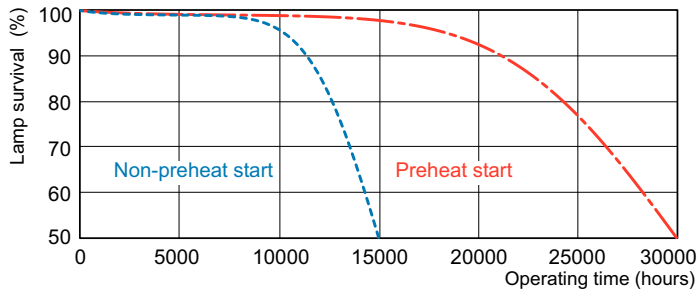

MASTER TL5 High Output Secura

Levensduur

Life Expectancy Diagram - MASTER TL5 HO Secura 49W/840 UNP/40

Lumen Maintenance Diagram - MASTER TL5 HO Secura 49W/840 UNP/40

Life Expectancy Diagram - MASTER TL5 HO Secura 49W/840 UNP/40