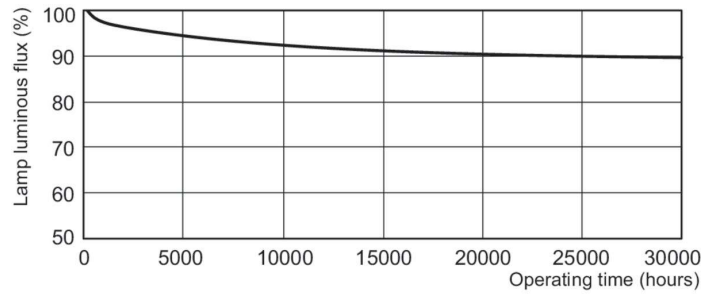

MASTER TL5 High Output Secura

Levensduur

Life Expectancy Diagram - MASTER TL5 HO Secura 49W/840 UNP/40

Lumen Maintenance Diagram - MASTER TL5 HO Secura 49W/840 UNP/40

Life Expectancy Diagram - MASTER TL5 HO Secura 49W/840 UNP/40