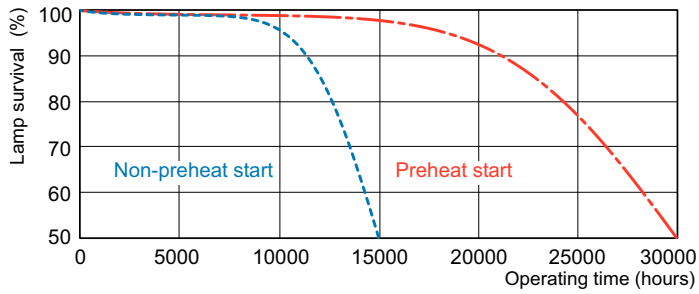

MASTER TL5 High Output Secura

Levensduur

Life Expectancy Diagram - MASTER TL5 HO Secura 54W/840 UNP/40

Lumen Maintenance Diagram - MASTER TL5 HO Secura 54W/840 UNP/40

Life Expectancy Diagram - MASTER TL5 HO Secura 54W/840 UNP/40