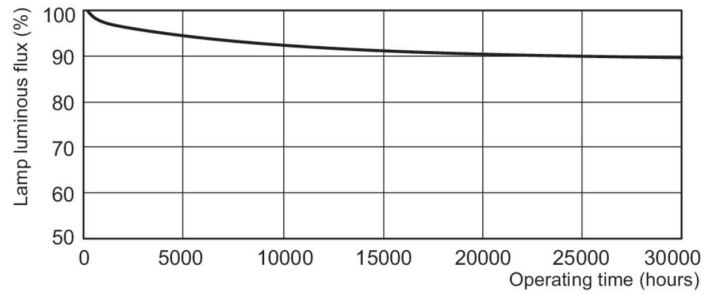

MASTER TL5 High Output Secura

Levensduur

Life Expectancy Diagram - MASTER TL5 HO Secura 54W/840 UNP/40

Lumen Maintenance Diagram - MASTER TL5 HO Secura 54W/840 UNP/40

Life Expectancy Diagram - MASTER TL5 HO Secura 54W/840 UNP/40