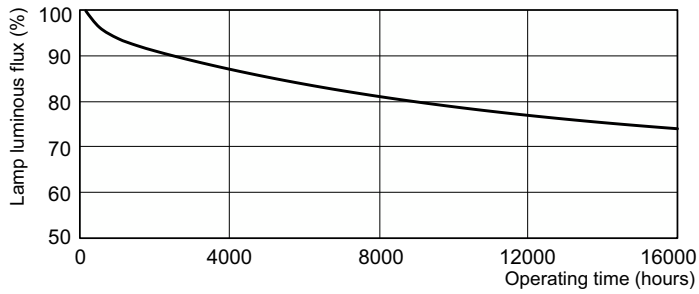

Product	D (max)	D (min)	E (min)	E (max)	I (min)	I (max)
MASTER TL5 Circular 60W/830 1CT/10	18 mm	14 mm	367 mm	379 mm	334 mm	346 mm

Fotometriai adatok

Spectral Power Distribution Colour - MASTER TL5 Circular 60W/830 1CT/10

Élettartam

Life Expectancy Diagram - MASTER TL5 Circular 60W/830 1CT/10

Life Expectancy Diagram - MASTER TL5 Circular 60W/830 1CT/10

MASTER TL5 Circular

Élettartam

Lumen Maintenance Diagram - MASTER TL5 Circular 60W/830 1CT/10