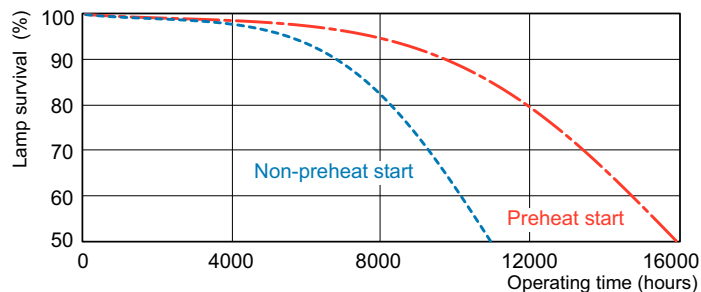

Life Expectancy Diagram - MASTER TL5 Circular 60W/830 1CT/10