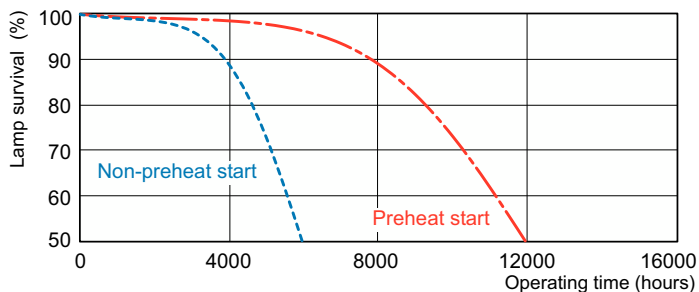

Élettartam

Life Expectancy Diagram - MASTER TL5 Circular 60W/830 1CT/10