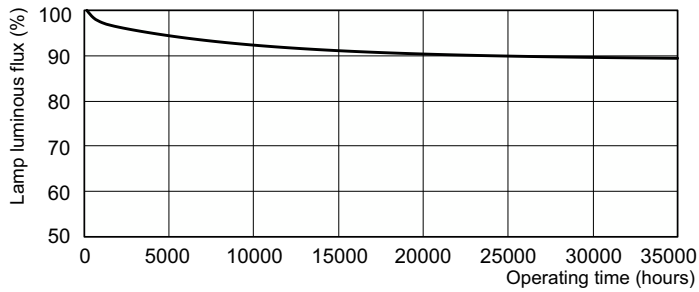

Life Expectancy Diagram - MASTER TL5 HE Eco 13=14W/830 UNP/40

Lumen Maintenance Diagram - MASTER TL5 HE Eco 13=14W/830 UNP/40