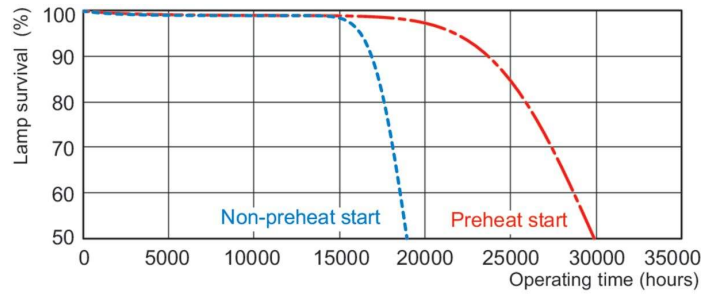

MASTER TL5 High Efficiency Eco

Élettartam

Life Expectancy Diagram - MASTER TL5 HE Eco 13=14W/830 UNP/40