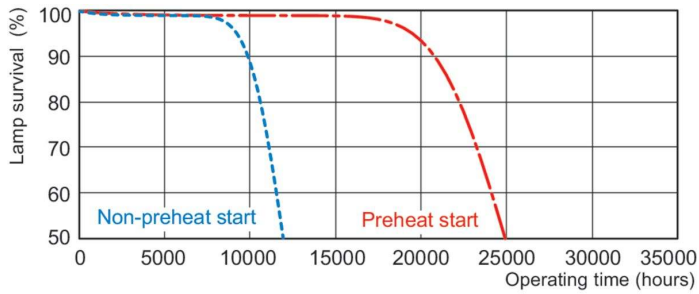

MASTER TL5 High Efficiency Eco

Élettartam

Life Expectancy Diagram - MASTER TL5 HE Eco 13=14W/830 UNP/40