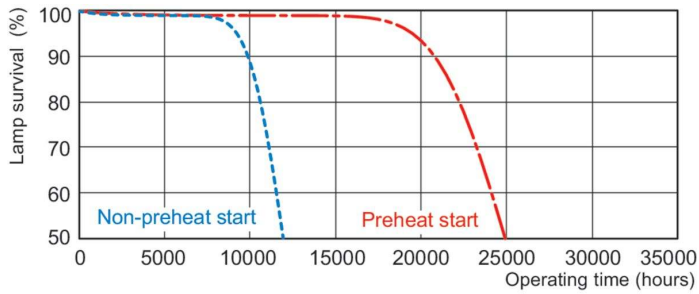

MASTER TL5 High Efficiency Eco

Élettartam

Life Expectancy Diagram - MASTER TL5 HE Eco 25=28W/840 UNP/40