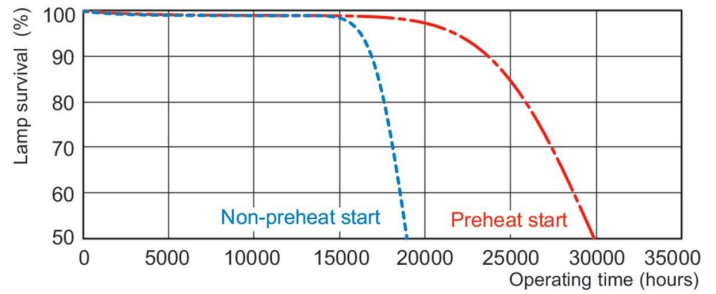

MASTER TL5 High Efficiency Eco

Élettartam

Life Expectancy Diagram - MASTER TL5 HE Eco 25=28W/840 UNP/40