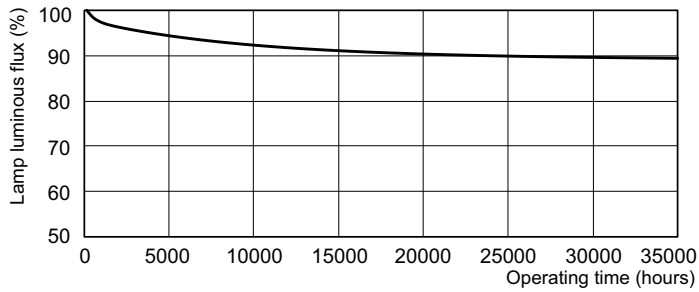

Life Expectancy Diagram - MASTER TL5 HE Eco 25=28W/840 UNP/40

Lumen Maintenance Diagram - MASTER TL5 HE Eco 25=28W/840 UNP/40