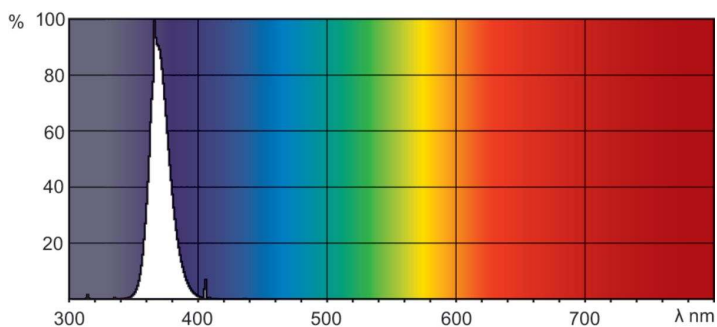

Fotometriai adatok

Spectral Power Distribution Colour - TL 8W BLB 1FM/10X25CC