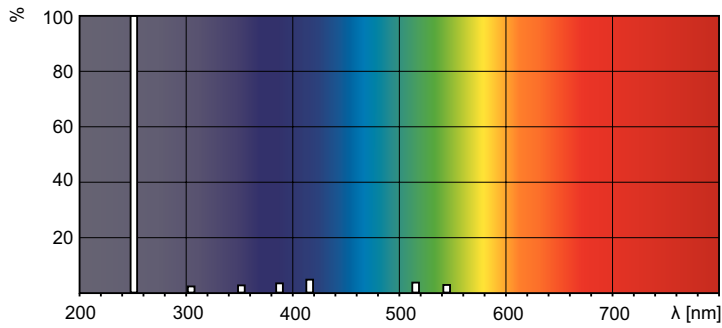

### Product data

General Information		Mechanical and Housing	
Cap-Base	G13 [Medium Bi-Pin Fluorescent]	Bulb Shape	T26
Useful Life (Nom)	9,000 hour(s)		
Light Technical		Approval and Application	
Color Code	TUV	Mercury (Hg) Content (Nom)	2.0 mg
Color Designation	- [Not Specified]		
Depreciation at Useful Lifetime	15 %	UV	
		UV-C Radiation at 100 hr	12.3 W
Operating and Electrical		Product Data	
Power Consumption	30 W	Order product name	TUV 30W 1SL/25-Latest
Lamp Current (Nom)	0.365 A	Full product name	TUV 30W 1SL/25-Latest
Voltage (Nom)	102 V	Full product code	871150072620940
Voltage (Nom)	102 V	Order code	928039504005
		Material Nr. (12NC)	928039504005

## Photometric data

Spectral Power Distribution Colour - TUV 30W 1SL/25-Latest