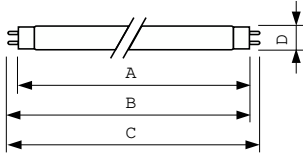

### Product data

General Information		Mechanical and Housing	
Cap-Base	G13 [Medium Bi-Pin Fluorescent]	Bulb Shape	T26
Useful Life (Nom)	9,000 hour(s)		
Light Technical		Approval and Application	
Color Code	TUV	Mercury (Hg) Content (Nom)	2.0 mg
Color Designation	- [Not Specified]		
Depreciation at Useful Lifetime	15 %	UV	
		UV-C Radiation at 100 hr	12.3 W
Operating and Electrical		Product Data	
Power Consumption	30 W	Order product name	TUV 30W 1SL/25-Latest
Lamp Current (Nom)	0.365 A	Full product name	TUV 30W 1SL/25-Latest
Voltage (Nom)	102 V	Full product code	871150072620940
Voltage (Nom)	102 V	Order code	928039504005
		Material Nr. (12NC)	928039504005

## Dimensional drawing

Product	D (max)	A (max)	B (max)	B (min)	C (max)
TUV 30W 1SL/25-Latest	28 mm	894.6 mm	901.7 mm	899.3 mm	908.8 mm