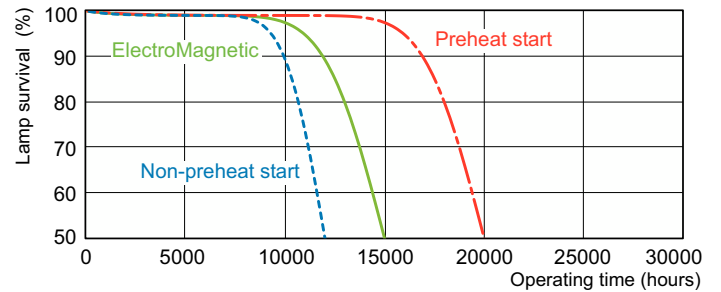

Life Expectancy Diagram - MASTER TL-D 90 Graphica 18W/952 SLV/10