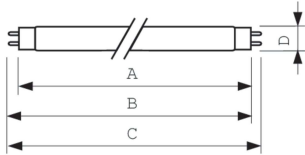

### Product data

General Information		Lamp Current (Nom)	
Cap-Base	G13 [Medium Bi-Pin Fluorescent]	0.360 A	
Flux measurement reference	Sphere	Controls and Dimming	
Life to 50% Failures (Nom)	8,000 hour(s)	Dimmable	Yes
Light Technical		Mechanical and Housing	
Color Code	952	Bulb Shape	T8
Luminous Flux	960 lm	Approval and Application	
Color Designation	Daylight	Energy Efficiency Class	G
Chromaticity Coordinate X (Nom)	0.34	Mercury (Hg) Content (Nom)	1.7 mg
Chromaticity Coordinate Y (Nom)	0.351	Energy Consumption kWh/1000 h	19 kWh
Correlated Color Temperature (Nom)	5200 K	EPREL Registration Number	423522
Luminous Efficacy (rated) (Nom)	52.2 lm/W	Product Data	
Color rendering index (CRI)	95	Order product name	MASTER TL-D 90 Graphica 18W/952 SLV/10
Operating and Electrical		Full product name	MASTER TL-D 90 Graphica 18W/952 SLV/10
Power Consumption	18.4 W	Full product code	871150088850125

## Dimensional drawing

Product	D (max)	A (max)	B (max)	B (min)	C (max)
MASTER TL-D 90 Graphica 18W/952 SLV/10	28 mm	589.8 mm	596.9 mm	594.5 mm	604 mm