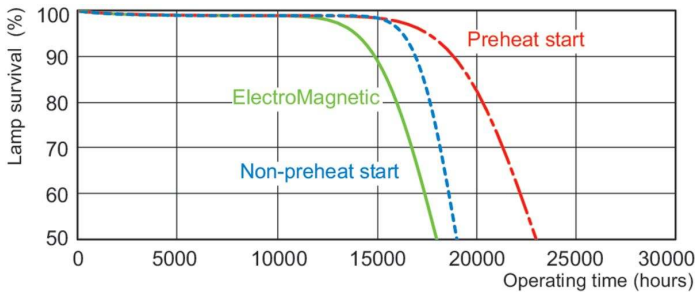

Lifetime

Life Expectancy Diagram - MASTER TL-D 90 Graphica 18W/952 SLV/10