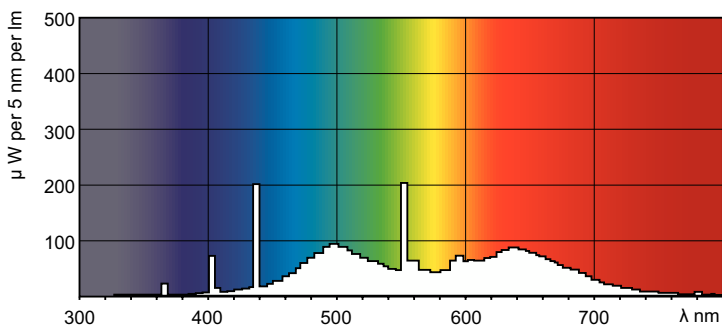

### Product data

General Information		Lamp Current (Nom)	
Cap-Base	G13 [Medium Bi-Pin Fluorescent]	0.360 A	
Flux measurement reference	Sphere	Controls and Dimming	
Life to 50% Failures (Nom)	8,000 hour(s)	Dimmable	Yes
Light Technical		Mechanical and Housing	
Color Code	952	Bulb Shape	T8
Luminous Flux	960 lm	Approval and Application	
Color Designation	Daylight	Energy Efficiency Class	G
Chromaticity Coordinate X (Nom)	0.34	Mercury (Hg) Content (Nom)	1.7 mg
Chromaticity Coordinate Y (Nom)	0.351	Energy Consumption kWh/1000 h	19 kWh
Correlated Color Temperature (Nom)	5200 K	EPREL Registration Number	423522
Luminous Efficacy (rated) (Nom)	52.2 lm/W	Product Data	
Color rendering index (CRI)	95	Order product name	MASTER TL-D 90 Graphica 18W/952 SLV/10
Operating and Electrical		Full product name	MASTER TL-D 90 Graphica 18W/952 SLV/10
Power Consumption	18.4 W	Full product code	871150088850125

## Dimensional drawing

Product	D (max)	A (max)	B (max)	B (min)	C (max)
MASTER TL-D 90 Graphica 18W/952 SLV/10	28 mm	589.8 mm	596.9 mm	594.5 mm	604 mm

## Photometric data

Spectral Power Distribution Colour - MASTER TL-D 90 Graphica 18W/952 SLV/10