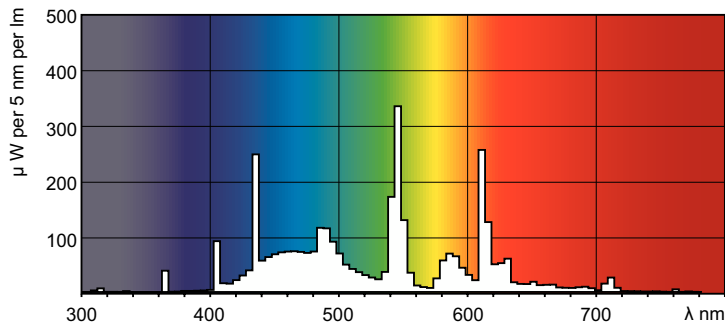

### Product data

General Information		Operating and Electrical	
Cap-Base	G13 [Medium Bi-Pin Fluorescent]	Power Consumption	59.8 W
Flux measurement reference	Sphere	Lamp Current (Nom)	0.670 A
Life to 50% Failures (Nom)	15,000 hour(s)		
Light Technical		Controls and Dimming	
Color Code	965 [CCT of 6500K]	Dimmable	Yes
Luminous Flux	4,550 lm		
Color Designation	Cool Daylight	Mechanical and Housing	
Chromaticity Coordinate X (Nom)	0.313	Bulb Shape	T8
Chromaticity Coordinate Y (Nom)	0.337		
Correlated Color Temperature (Nom)	6500 K	Approval and Application	
Luminous Efficacy (rated) (Nom)	76.1 lm/W	Energy Efficiency Class	G
Color rendering index (CRI)	93	Mercury (Hg) Content (Nom)	1.7 mg
		Energy Consumption kWh/1000 h	60 kWh
		EPREL Registration Number	423531

# MASTER TL-D 90 De Luxe

Product Data	
Order product name	MASTER TL-D 90 De Luxe 58W/965 SLV/10
Full product name	MASTER TL-D 90 De Luxe 58W/965 SLV/10
Full product code	871150088873025
Order code	928045096581
Material Nr. (12NC)	928045096581

## Dimensional drawing

Product	D (max)	A (max)	B (max)	B (min)	C (max)
MASTER TL-D 90 De Luxe 58W/965 SLV/10	28 mm	1,500.0 mm	1,507.1 mm	1,504.7 mm	1,514.2 mm

## Photometric data

Spectral Power Distribution Colour - MASTER TL-D 90 De Luxe 58W/965 SLV/10