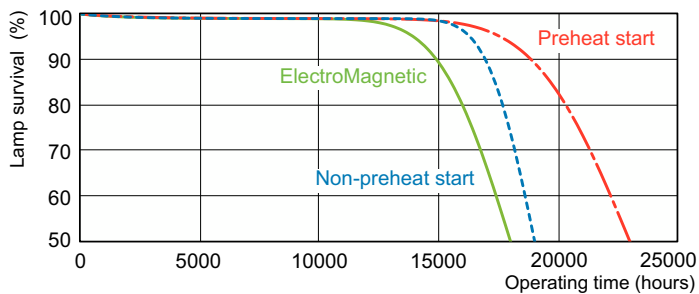

Lifetime

Life Expectancy Diagram - MASTER TL-D 90 De Luxe 58W/965 SLV/10