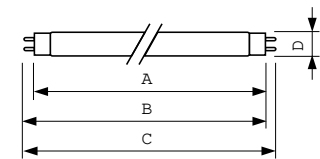

### Product data

General Information		Operating and Electrical	
Cap-Base	G13 [Medium Bi-Pin Fluorescent]	Power Consumption	59.8 W
Flux measurement reference	Sphere	Lamp Current (Nom)	0.670 A
Life to 50% Failures (Nom)	15,000 hour(s)		
Light Technical		Controls and Dimming	
Color Code	965 [CCT of 6500K]	Dimmable	Yes
Luminous Flux	4,550 lm		
Color Designation	Cool Daylight	Mechanical and Housing	
Chromaticity Coordinate X (Nom)	0.313	Bulb Shape	T8
Chromaticity Coordinate Y (Nom)	0.337		
Correlated Color Temperature (Nom)	6500 K	Approval and Application	
Luminous Efficacy (rated) (Nom)	76.1 lm/W	Energy Efficiency Class	G
Color rendering index (CRI)	93	Mercury (Hg) Content (Nom)	1.7 mg
		Energy Consumption kWh/1000 h	60 kWh
		EPREL Registration Number	423531

# MASTER TL-D 90 De Luxe

Product Data	
Order product name	MASTER TL-D 90 De Luxe 58W/965 SLV/10
Full product name	MASTER TL-D 90 De Luxe 58W/965 SLV/10
Full product code	871150088873025
Order code	928045096581
Material Nr. (12NC)	928045096581

## Dimensional drawing

Product	D (max)	A (max)	B (max)	B (min)	C (max)
MASTER TL-D 90 De Luxe 58W/965 SLV/10	28 mm	1,500.0 mm	1,507.1 mm	1,504.7 mm	1,514.2 mm