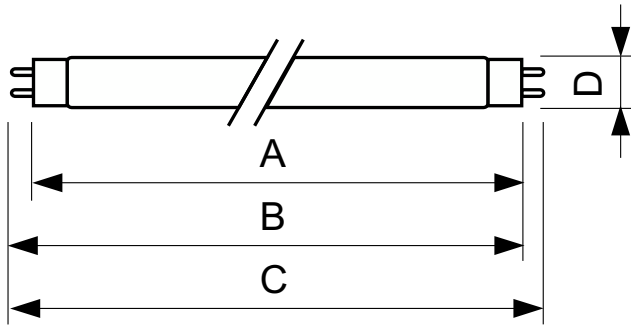

TL-D Standard Colours

TL-D 18W/54-765 1SL/25

TL-D Standard Colors lamps (tube diameter of 26 mm) create atmospheres from warm white to cool daylight. Lamps with moderate efficacy and color rendering.

Warnings and Safety

Product data

General Information		Controls and Dimming	
Cap-Base	G13 [Medium Bi-Pin Fluorescent]	Dimmable	Yes
Life to 50% Failures (Nom)	13,000 hour(s)		
Light Technical		Mechanical and Housing	
Color Code	54-765	Bulb Shape	T8
Luminous Flux	1,050 lm		
Color Designation	Cool Daylight	Approval and Application	
Correlated Color Temperature (Nom)	6200 K	Mercury (Hg) Content (Nom)	5.0 mg
Color rendering index (CRI)	72	Energy Consumption kWh/1000 h	22 kWh
Operating and Electrical		Product Data	
Power Consumption	18.0 W	Order product name	TL-D 18W/54-765 1SL/25
Lamp Current (Nom)	0.360 A	Full product name	TL-D 18W/54-765 1SL/25
Voltage (Nom)	59 V	Full product code	694793919440700
Voltage (Nom)	59 V	Order code	928048005453
		Material Nr. (12NC)	928048005453
		Numerator - Quantity Per Pack	1
		EAN/UPC - Product/Case	6947939194407

TL-D Standard Colours

Numerator - Packs per outer box	25
EAN/UPC - Case	6922341996313

Dimensional drawing

Product	D (max)	A (max)	B (max)	B (min)	C (max)
TL-D 18W/54-765 1SL/25	28 mm	589.8 mm	596.9 mm	594.5 mm	604 mm