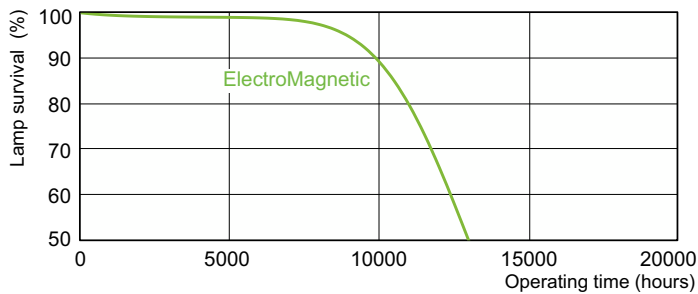

Product data

General Information		Controls and Dimming	
Cap-Base	G13 [Medium Bi-Pin Fluorescent]	Dimmable	Yes
Life to 50% Failures (Nom)	13,000 hour(s)		
Light Technical		Mechanical and Housing	
Color Code	54-765	Bulb Shape	T8
Luminous Flux	1,050 lm		
Color Designation	Cool Daylight	Approval and Application	
Correlated Color Temperature (Nom)	6200 K	Mercury (Hg) Content (Nom)	5.0 mg
Color rendering index (CRI)	72	Energy Consumption kWh/1000 h	22 kWh
Operating and Electrical		Product Data	
Power Consumption	18.0 W	Order product name	TL-D 18W/54-765 1SL/25
Lamp Current (Nom)	0.360 A	Full product name	TL-D 18W/54-765 1SL/25
Voltage (Nom)	59 V	Full product code	694793919440700
Voltage (Nom)	59 V	Order code	928048005453
		Material Nr. (12NC)	928048005453
		Numerator - Quantity Per Pack	1
		EAN/UPC - Product/Case	6947939194407

Photometric data

Spectral Power Distribution Colour - TL-D 18W/54-765 1SL/25

Lifetime

Life Expectancy Diagram - TL-D 18W/54-765 1SL/25

Life Expectancy Diagram - TL-D 18W/54-765 1SL/25

TL-D Standard Colours