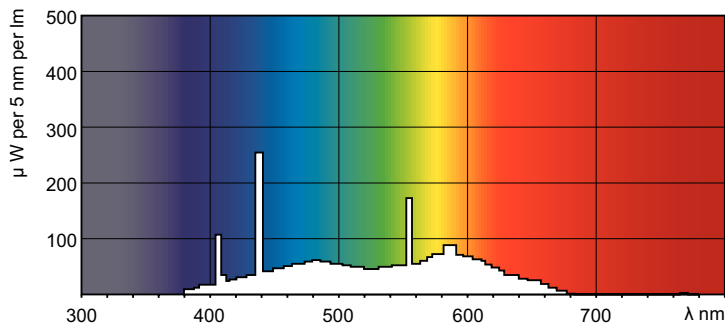

TL-D Standard Colours

TL-D 18W/54-765 1SL/25

TL-D Standard Colors lamps (tube diameter of 26 mm) create atmospheres from warm white to cool daylight. Lamps with moderate efficacy and color rendering.

Warnings and Safety

Product data

General Information		Controls and Dimming	
Cap-Base	G13 [Medium Bi-Pin Fluorescent]	Dimmable	Yes
Life to 50% Failures (Nom)	13,000 hour(s)		
Light Technical		Mechanical and Housing	
Color Code	54-765	Bulb Shape	T8
Luminous Flux	1,050 lm		
Color Designation	Cool Daylight	Approval and Application	
Correlated Color Temperature (Nom)	6200 K	Mercury (Hg) Content (Nom)	5.0 mg
Color rendering index (CRI)	72	Energy Consumption kWh/1000 h	22 kWh
Operating and Electrical		Product Data	
Power Consumption	18.0 W	Order product name	TL-D 18W/54-765 1SL/25
Lamp Current (Nom)	0.360 A	Full product name	TL-D 18W/54-765 1SL/25
Voltage (Nom)	59 V	Full product code	694793919440700
Voltage (Nom)	59 V	Order code	928048005453
		Material Nr. (12NC)	928048005453
		Numerator - Quantity Per Pack	1
		EAN/UPC - Product/Case	6947939194407

Photometric data

Spectral Power Distribution Colour - TL-D 18W/54-765 1SL/25

Lifetime

Life Expectancy Diagram - TL-D 18W/54-765 1SL/25

Life Expectancy Diagram - TL-D 18W/54-765 1SL/25

TL-D Standard Colours