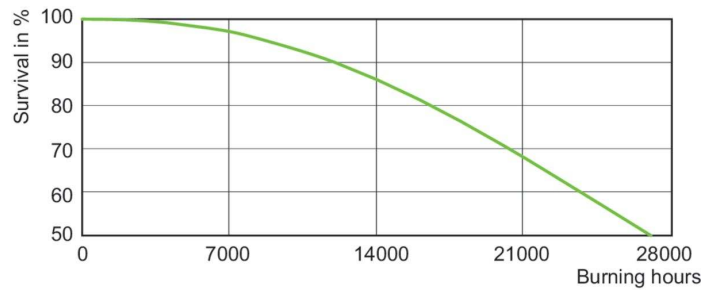

MASTER CityWhite CDO-TT

Élettartam

Lumen Maintenance Diagram - MASTER CityWh CDO-TT Plus 70W/828 E27

Life Expectancy Diagram - MASTER CityWh CDO-TT Plus 70W/828 E27