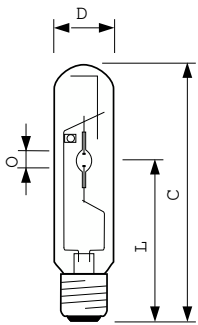

Målskisse

Product	D (max)	O	L	C (max)
MASTER CityWh CDO-TT Plus 150W/828 E40	47 mm	10 mm	132 mm	211 mm

Fotometriske data

Light Distribution Diagram - MASTER CityWh CDO-TT Plus 150W/828 E40

Spectral Power Distribution Colour - MASTER CityWh CDO-TT Plus 150W/828 E40