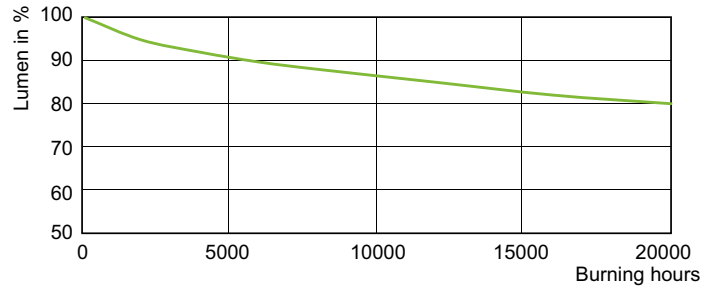

Lumen Maintenance Diagram - MASTER CityWh CDO-TT Plus 150W/828 E40