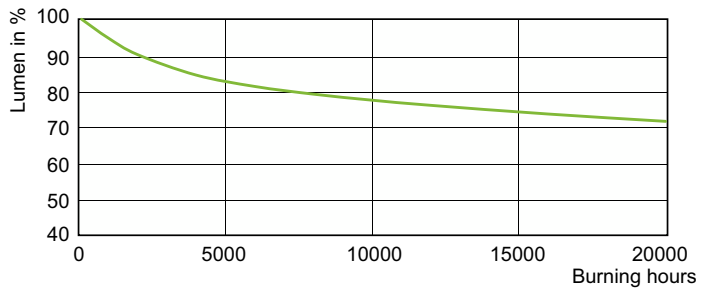

MASTER CityWhite CDO-TT

Élettartam

Lumen Maintenance Diagram - MASTER CityWh CDO-TT Plus 150W/942 E40

Life Expectancy Diagram - MASTER CityWh CDO-TT Plus 150W/942 E40