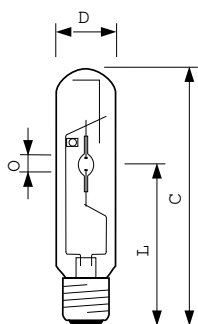

Méretezett rajza

Product	D (max)	O	L	C (max)
MASTER CityWh CDO-TT Plus 150W/942 E40	46 mm	10 mm	132 mm	211 mm

Fotometriai adatok

Light Distribution Diagram - MASTER CityWh CDO-TT Plus 150W/942 E40

Spectral Power Distribution Colour - MASTER CityWh CDO-TT Plus 150W/942 E40