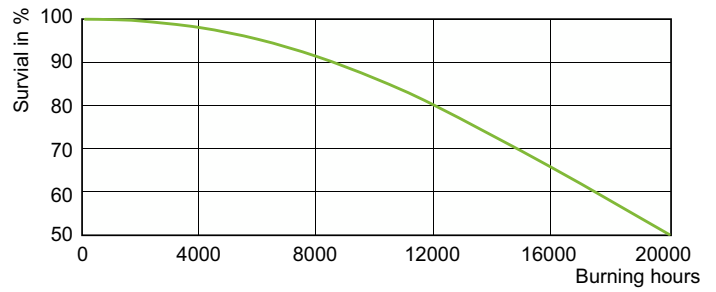

MASTER CityWhite CDO-TT

Élettartam

Lumen Maintenance Diagram - MASTER CityWh CDO-TT Plus 150W/942 E40

Life Expectancy Diagram - MASTER CityWh CDO-TT Plus 150W/942 E40