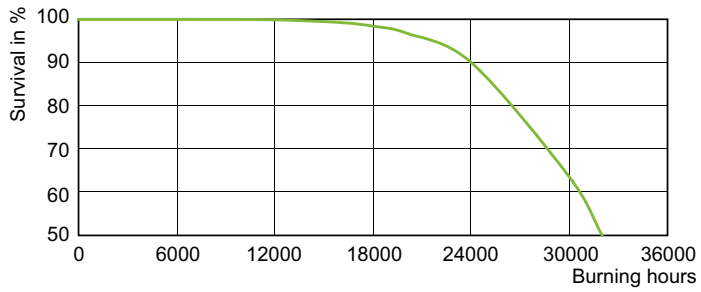

MASTER CosmoWhite CPO-TW & CPO-TW Xtra

Élettartam

Life Expectancy Diagram - MST CosmoWh CPO-TW Xtra 60W/728 PGZ12