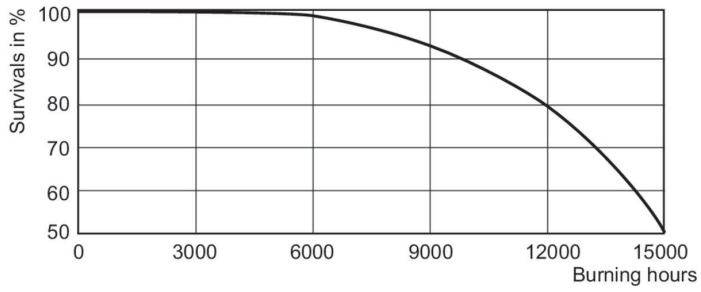

Fotometriai adatok

Light Distribution Diagram - MASTER SDW-T 35W/825 PG12-1 1SL/12

Spectral Power Distribution Colour - MASTER SDW-T 35W/825 PG12-1 1SL/12

MASTER SDW-T

Élettartam

Life Expectancy Diagram - MASTER SDW-T 35W/825 PG12-1 1SL/12