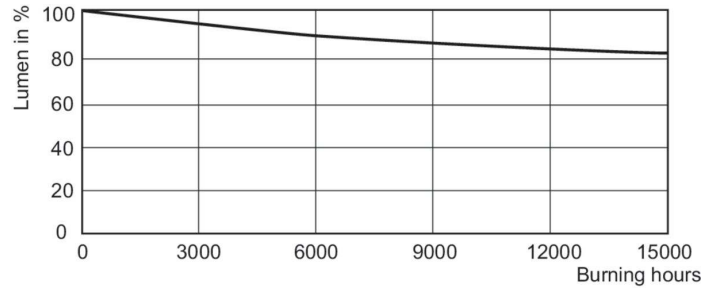

Fotometriai adatok

Light Distribution Diagram - MASTER SDW-T 35W/825 PG12-1 1SL/12

Spectral Power Distribution Colour - MASTER SDW-T 35W/825 PG12-1 1SL/12

MASTER SDW-T

Élettartam

Life Expectancy Diagram - MASTER SDW-T 35W/825 PG12-1 1SL/12