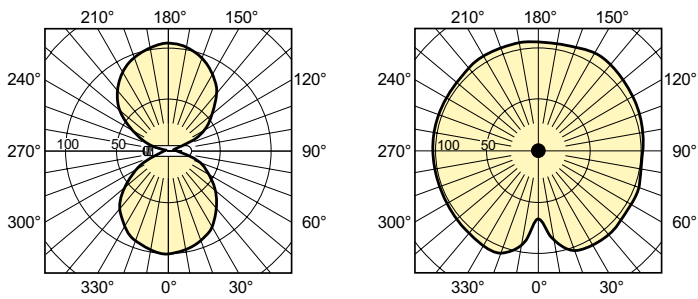

Fotometriai adatok

Light Distribution Diagram - SON-T 1000W E40 1SL/4

Spectral Power Distribution Colour - SON-T 1000W E40 1SL/4