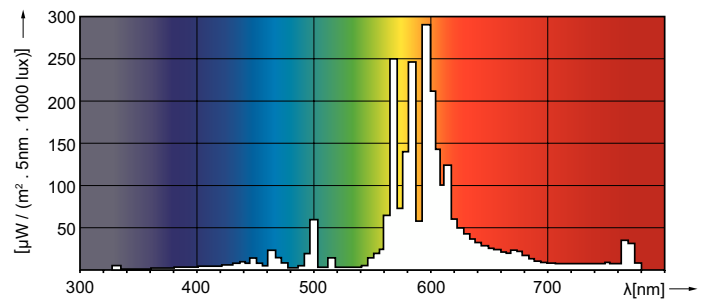

Fotometriai adatok

Light Distribution Diagram - SON-T 1000W E40 1SL/4

Spectral Power Distribution Colour - SON-T 1000W E40 1SL/4