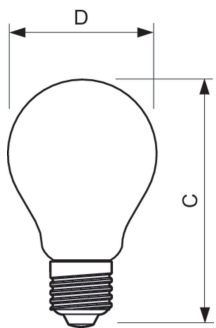

Abmessungsskizzen

Product	D	C
CLA LEDBulb D 4.5-40W A60 E27 827 CL	60 mm	112 mm

Photometrische Daten

Spectral Power Distribution Colour - CLA LEDBulb D 4.5-40W A60 E27 827 CL

General uniform lighting - CLA LEDBulb D 4.5-40W A60 E27 827 CL