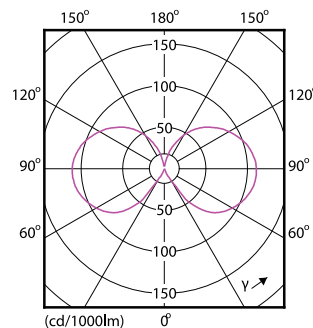

Product data

General Information		Power Consumption	
Cap-Base	E14 [E14]	Lamp Current (Nom)	20 mA
Nominal lifetime	15,000 hour(s)	Wattage Equivalent	25 W
Switching Cycle	20,000	Starting Time (Nom)	0.5 s
Lighting Technology	LED	Warm-up time to 60% light	0.5 s
EU RoHS compliant	Yes	Power Factor (Fraction)	0.4
		Voltage (Nom)	220-240 V
Light Technical		Temperature	
Color Code	827 [CCT of 2700K]	T-Case Maximum (Nom)	36 °C
Luminous Flux	250 lm		
Color Designation	Warm White (WW)	Controls and Dimming	
Correlated Color Temperature (Nom)	2700 K	Dimmable	No
Luminous Efficacy (rated) (Nom)	125.00 lm/W	Mechanical and Housing	
Color Consistency	<6	Bulb Finish	Clear
Color rendering index (CRI)	80	Bulb Shape	ST35
LLMF At End Of Nominal Lifetime (Nom)	70 %	Approval and Application	
Operating and Electrical		Energy Saving Product	Yes
Line Frequency	50 to 60 Hz		
Input Frequency	50 to 60 Hz		

Product	D	C
CLA LEDCandle ND 2-25W ST35 E14 827 CL	35 mm	97 mm

Photometric data

Spectral Power Distribution Colour - CLA LEDCandle ND 2-25W ST35 E14 827 CL

General uniform lighting - CLA LEDCandle ND 2-25W ST35 E14 827 CL