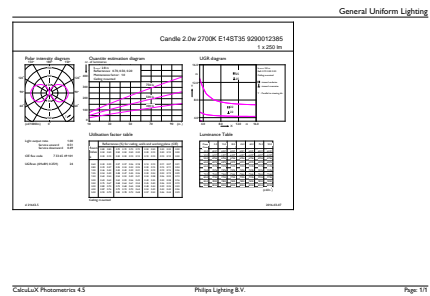

Product data

General Information		Power Consumption	
Cap-Base	E14 [E14]	Lamp Current (Nom)	20 mA
Nominal lifetime	15,000 hour(s)	Wattage Equivalent	25 W
Switching Cycle	20,000	Starting Time (Nom)	0.5 s
Lighting Technology	LED	Warm-up time to 60% light	0.5 s
EU RoHS compliant	Yes	Power Factor (Fraction)	0.4
		Voltage (Nom)	220-240 V
Light Technical		Temperature	
Color Code	827 [CCT of 2700K]	T-Case Maximum (Nom)	36 °C
Luminous Flux	250 lm		
Color Designation	Warm White (WW)	Controls and Dimming	
Correlated Color Temperature (Nom)	2700 K	Dimmable	No
Luminous Efficacy (rated) (Nom)	125.00 lm/W	Mechanical and Housing	
Color Consistency	<6	Bulb Finish	Clear
Color rendering index (CRI)	80	Bulb Shape	ST35
LLMF At End Of Nominal Lifetime (Nom)	70 %	Approval and Application	
Operating and Electrical		Energy Saving Product	Yes
Line Frequency	50 to 60 Hz		
Input Frequency	50 to 60 Hz		

Order code	929001238502
Material Nr. (12NC)	929001238502
Numerator - Quantity Per Pack	1
EAN/UPC - Product/Case	8718696574119
Numerator - Packs per outer box	10
EAN/UPC - Case	8718696574126

Dimensional drawing

Product	D	C
CLA LEDCandle ND 2-25W ST35 E14 827 CL	35 mm	97 mm

Photometric data

Spectral Power Distribution Colour - CLA LEDCandle ND 2-25W ST35 E14 827 CL

General uniform lighting - CLA LEDCandle ND 2-25W ST35 E14 827 CL