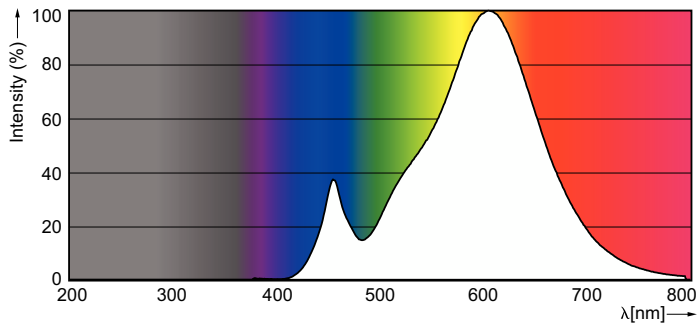

Classic filament LED candles and lusters

Suitable For Accent Lighting	No
Energy Consumption kWh/1000 h	2 kWh
EyeComfort	Yes
Product Data	
Order product name	CLA LEDCandle ND 2-25W ST35 E14 827 CL
Full product name	CLA LEDCandle ND 2-25W ST35 E14 827 CL
Full product code	871869657411900

Order code	929001238502
Material Nr. (12NC)	929001238502
Numerator - Quantity Per Pack	1
EAN/UPC - Product/Case	8718696574119
Numerator - Packs per outer box	10
EAN/UPC - Case	8718696574126

Dimensional drawing

Product	D	C
CLA LEDCandle ND 2-25W ST35 E14 827 CL	35 mm	97 mm

Photometric data

Spectral Power Distribution Colour - CLA LEDCandle ND 2-25W ST35 E14 827 CL