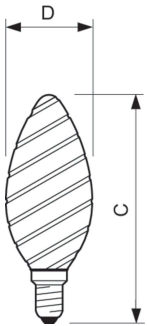

Product data

General Information		Power Consumption	
Cap-Base	E14 [E14]	Lamp Current (Nom)	20 mA
Nominal lifetime	15,000 hour(s)	Wattage Equivalent	25 W
Switching Cycle	20,000	Starting Time (Nom)	0.5 s
Lighting Technology	LED	Warm-up time to 60% light	0.5 s
EU RoHS compliant	Yes	Power Factor (Fraction)	0.4
		Voltage (Nom)	220-240 V
Light Technical		Temperature	
Color Code	827 [CCT of 2700K]	T-Case Maximum (Nom)	36 °C
Luminous Flux	250 lm		
Color Designation	Warm White (WW)	Controls and Dimming	
Correlated Color Temperature (Nom)	2700 K	Dimmable	No
Luminous Efficacy (rated) (Nom)	125.00 lm/W	Mechanical and Housing	
Color Consistency	<6	Bulb Finish	Clear
Color rendering index (CRI)	80	Bulb Shape	ST35
LLMF At End Of Nominal Lifetime (Nom)	70 %	Approval and Application	
Operating and Electrical		Energy Saving Product	Yes
Line Frequency	50 to 60 Hz		
Input Frequency	50 to 60 Hz		

Product	D	C
CLA LEDCandle ND 2-25W ST35 E14 827 CL	35 mm	97 mm

Photometric data

Spectral Power Distribution Colour - CLA LEDCandle ND 2-25W ST35 E14 827 CL

General uniform lighting - CLA LEDCandle ND 2-25W ST35 E14 827 CL