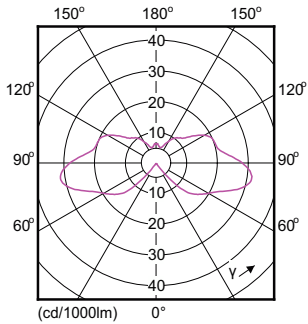

Product	D	C
CorePro LEDcapsuleLV 1.2-10W G4 827	14,3 mm	39,2 mm

Fotometrik bilgi

Spectral Power Distribution Colour - CorePro LEDcapsuleLV 1.2-10W G4 827

General uniform lighting - CorePro LEDcapsuleLV 1.2-10W G4 827