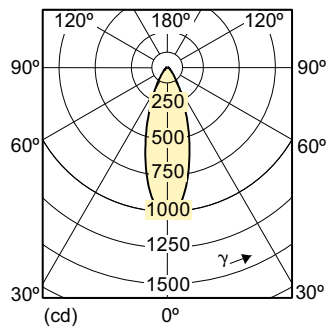

Product data

General Information	
Cap-Base	E26 [Single Contact Medium Screw]
Nominal lifetime	25,000 hour(s)
Switching Cycle	50,000
Lighting Technology	LED
EU RoHS compliant	Yes
Light Technical	
Color Code	830 [CCT of 3000K]
Beam Angle (Nom)	35 degree(s)
Luminous Flux	500 lm
Luminous Intensity (Nom)	1,000 cd
Color Designation	White (WH)
Correlated Color Temperature (Nom)	3000 K
Luminous Efficacy (rated) (Nom)	71.42 lm/W
Color Consistency	ANSI
Color rendering index (CRI)	80
LLMF At End Of Nominal Lifetime (Nom)	70 %
Operating and Electrical	
Line Frequency	60 Hz
Input Frequency	60 Hz

Dimensional drawing

Product	D	C
AmbientLED PAR16 7W 35D 830 D	50 mm	70 mm

Photometric data

Spectral Power Distribution Colour - AmbientLED PAR16 7W 35D 830 D

General uniform lighting - AmbientLED PAR16 7W 35D 830 D