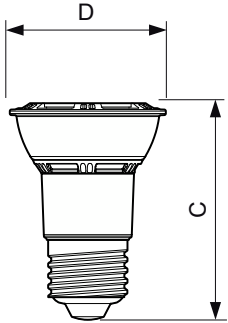

Dimensional drawing

Product	D	C
AmbientLED PAR16 7W 35D 830 D	50 mm	70 mm

Photometric data

Spectral Power Distribution Colour - AmbientLED PAR16 7W 35D 830 D

General uniform lighting - AmbientLED PAR16 7W 35D 830 D