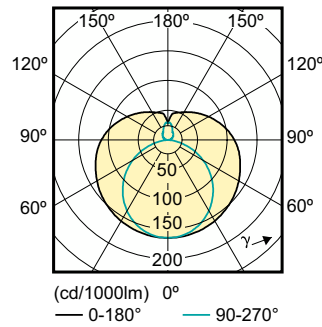

Light Distribution Diagram - CorePro LEDtube HF 1500mm 20W840 T8 G

General uniform lighting - CorePro LEDtube HF 1500mm 20W840 T8 G