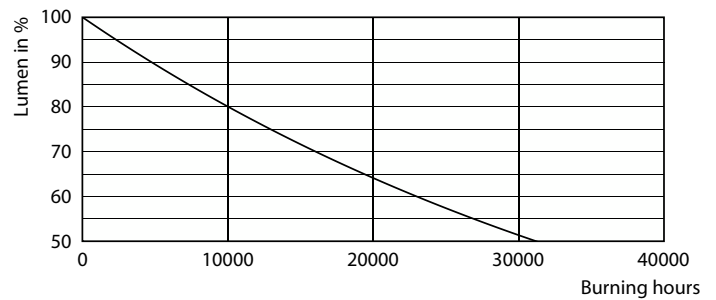

Schéma dimensionnel

Product	D	C
MAS LEDspot CLA ND 9-60W 827 PAR38 25D	122 mm	134 mm

Données photométriques

Spectral Power Distribution Colour - MAS LEDspot CLA ND 9-60W 827
PAR38 25D

Light Distribution Diagram - MAS LEDspot CLA ND 9-60W 827 PAR38 25D

Lampes MASTER LEDspot PAR20/30/38

Données photométriques

© 2023 Philips Lighting B.V. Page 1/1

Accent Lighting Spots - MAS LEDspot CLA ND 9-60W 827 PAR38 25D

Durée de vie

Life Expectancy Diagram - MAS LEDspot CLA ND 9-60W 827 PAR38 25D