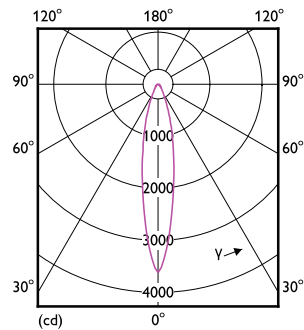

Schéma dimensionnel

Product	D	C
MAS LEDspot CLA ND 9-60W 827 PAR38 25D	122 mm	134 mm

Données photométriques

Spectral Power Distribution Colour - MAS LEDspot CLA ND 9-60W 827
PAR38 25D

Light Distribution Diagram - MAS LEDspot CLA ND 9-60W 827 PAR38 25D

Lampes MASTER LEDspot PAR20/30/38

Données photométriques

© 2023 Philips Lighting B.V. Page 1/1

Accent Lighting Spots - MAS LEDspot CLA ND 9-60W 827 PAR38 25D

Durée de vie

Life Expectancy Diagram - MAS LEDspot CLA ND 9-60W 827 PAR38 25D