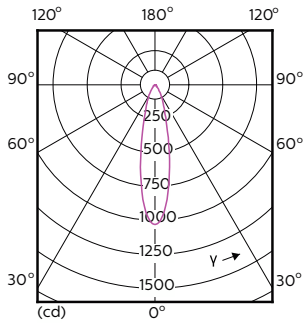

Maatschets

Product	D	C
MAS LED ExpertColor 3.9-35W GU10 930 25D	50 mm	54 mm

Fotometrische gegevens

Accent Lighting Spots - MAS LED ExpertColor 3.9-35W GU10 930 25D

Spectral Power Distribution Colour - MAS LED ExpertColor 3.9-35W GU10 930 25D

MASTER LEDspot ExpertColor MV

Fotometrische gegevens

Light Distribution Diagram - MAS LED ExpertColor 3.9-35W GU10 930 25D

Levensduur

Life Expectancy Diagram - MAS LED ExpertColor 3.9-35W GU10 930 25D

Lumen Maintenance Diagram - MAS LED ExpertColor 3.9-35W GU10 930 25D