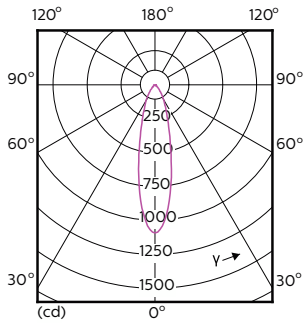

MASTER LEDspot ExpertColor MV

Fotometriai adatok

Light Distribution Diagram - MAS LED ExpertColor 5.5-50W GU10 927 25D