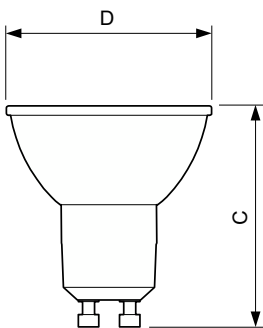

MASTER LEDspot ExpertColor MV

Fényforrás árama (névleges)	30 mA
Teljesítmény-egyenérték	50 W
Indulási idő (névleges)	0,5 s
Felfutási idő 60%-os fényáramig	0,5 s
Teljesítménytényező (tört)	0,8
Feszültség (névleges)	220-240 V

Hőmérséklet

A foglalat hőmérséklete, maximum (névleges)	80 °C

Vezérlők és fényerő-szabályozás

Szabályozható	Csak egyes fényerő-szabályozókkal

Mechanika és tokozás

Fényforrás kialakítása	Átlátszó
Fényforrásbúra formája	PAR16

Tanúsítvány és alkalmazási területek

Energiahatékonysági osztály	G
Megfelel kiemelő világításhoz	Igen
Energiafogyasztás kWh/1000 óra	6 kWh

EPREL-regisztrációs szám	544212
EyeComfort	Igen

Alkalmazási feltételek

használható zárt lámpatestekben?	No

Termékadatok

A termék megrendelési neve	MAS LED ExpertColor 5.5-50W GU10 927 25D
Teljes terméknév	MASTER LED ExpertColor 5.5-50W GU10 927 25D
Full EOC	871869670761600
Rendelési kód	70761600
Cikkszám (12NC)	929001347002
Számláló – mennyiség csomagonként	1
EAN/UPC – termék/csomagolás	8718696707616
Számláló – csomag külső dobozonként	10
EAN/UPC – gyűjtőcsomagolás	8718696707623

Méretezett rajza

Product	D	C
MAS LED ExpertColor 5.5-50W GU10 927 25D	50 mm	54 mm

Fotometriai adatok