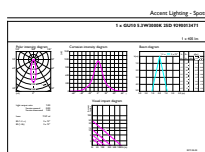

Maatschets

Product	D	C
MAS LED ExpertColor 5.5-50W GU10 930 25D	50 mm	54 mm

Fotometrische gegevens

Accent Lighting Spots - MAS LED ExpertColor 5.5-50W GU10 930 25D

Spectral Power Distribution Colour - MAS LED ExpertColor 5.5-50W GU10 930 25D