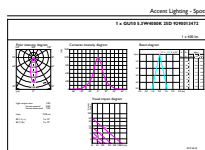

Fotometrische gegevens

Accent Lighting Spots - MAS LED ExpertColor 5.5-50W GU10 940 25D

Spectral Power Distribution Colour - MAS LED ExpertColor 5.5-50W GU10 940 25D