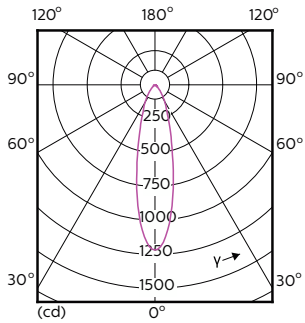

Maatschets

Product	D	C
MAS LED ExpertColor 5.5-50W GU10 940 25D	50 mm	54 mm

Fotometrische gegevens

Accent Lighting Spots - MAS LED ExpertColor 5.5-50W GU10 940 25D

Spectral Power Distribution Colour - MAS LED ExpertColor 5.5-50W GU10 940 25D

MASTER LEDspot ExpertColor MV

Fotometrische gegevens

Light Distribution Diagram - MAS LED ExpertColor 5.5-50W GU10 940 25D

Levensduur

Life Expectancy Diagram - MAS LED ExpertColor 5.5-50W GU10 940 25D

Lumen Maintenance Diagram - MAS LED ExpertColor 5.5-50W GU10 940 25D