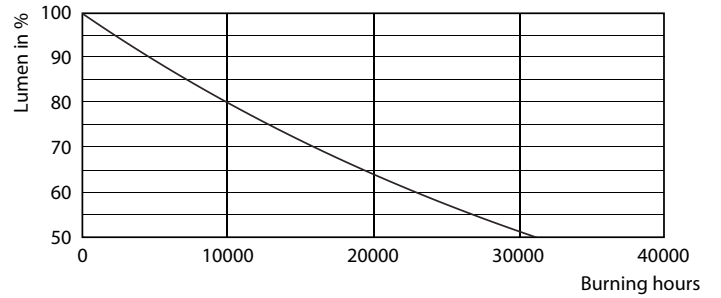

Classic filament LEDbulbs

Lifetime

Life Expectancy Diagram - CLA LEDBulb ND 11-100W E27 WW A67 CL

Lumen Maintenance Diagram - CLA LEDBulb ND 11-100W E27 WW A67 CL