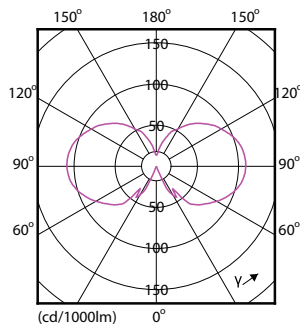

## Dimensional drawing

Product	D	C
CLA LEDBulb ND 11-100W E27 WW A67 CL	70 mm	124 mm

## Photometric data

Spectral Power Distribution Colour - CLA LEDBulb ND 11-100W E27 WW A67 CL

General uniform lighting - CLA LEDBulb ND 11-100W E27 WW A67 CL

Light Distribution Diagram - CLA LEDBulb ND 11-100W E27 WW A67 CL