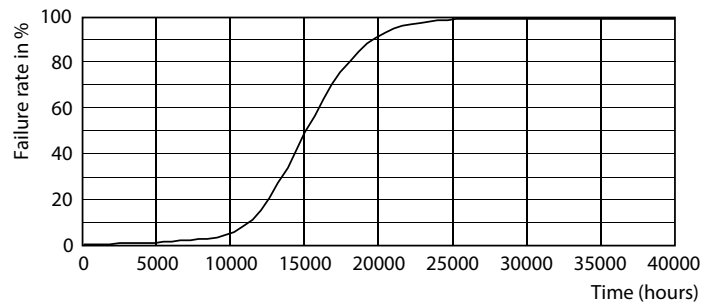

Life Expectancy Diagram - CoreProLEDspot ND 8-100W R80 E27 827 36D