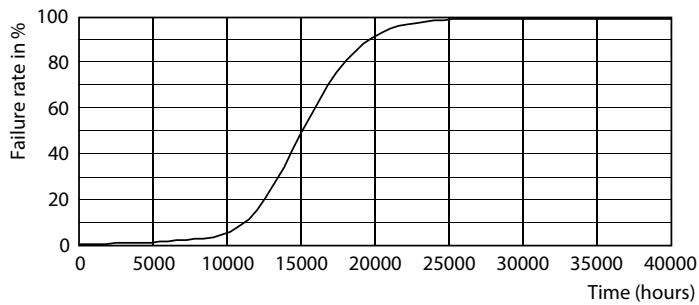

CorePro LED Specialties

Fotometrische gegevens

Light Distribution Diagram - CorePro LED Stick ND 9.5-75W T38 E27 840

Levensduur

Life Expectancy Diagram - CorePro LED Stick ND 9.5-75W T38 E27 840

Lumen Maintenance Diagram - CorePro LED Stick ND 9.5-75W T38 E27 840