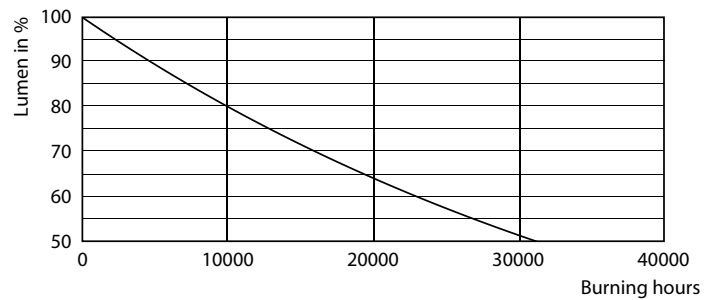

CorePro LED Specialties

Fotometrische gegevens

Light Distribution Diagram - CorePro LED Stick ND 9.5-75W T38 E27 840

Levensduur

Life Expectancy Diagram - CorePro LED Stick ND 9.5-75W T38 E27 840

Lumen Maintenance Diagram - CorePro LED Stick ND 9.5-75W T38 E27 840