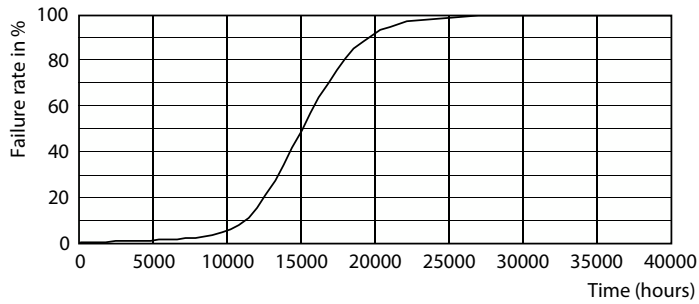

Lampes LED Designs et Décoratives DIM

Durée de vie

Life Expectancy Diagram - LED giant 25W E27 A160 4000K smoky D