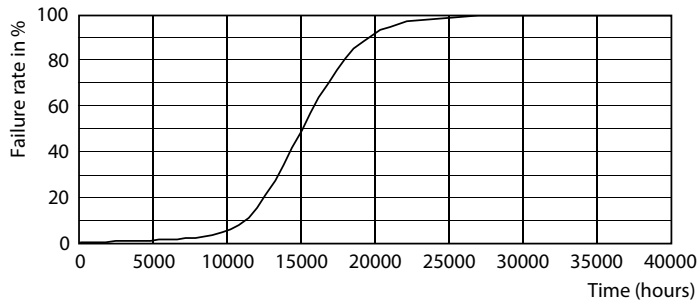

Lampes LED Designs et Décoratives DIM

Durée de vie

Life Expectancy Diagram - LED giant 25W E27 T65 4000K smoky D