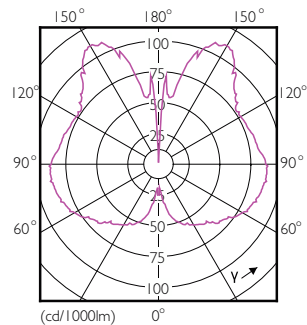

Product	D	C
LED giant 25W E27 T65 4000K smoky D	65 mm	273 mm

Données photométriques

Spectral Power Distribution Colour - LED giant 25W E27 T65 4000K smoky D

General uniform lighting - LED giant 25W E27 T65 4000K smoky D