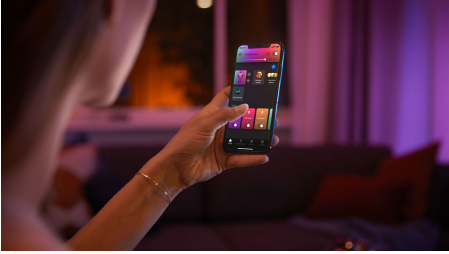

Easy smart lighting

Offering millions of shades of white and color light, this GU10 smart LED bulb instantly sets the mood in any room of your home.

Easy smart lighting

- Control up to 10 lights with the Bluetooth app
- Control lights with your voice*
- Create a personalized experience with colorful smart light
- Set the right mood with warm to cool white light
- Get the perfect light recipes for your daily activities
- Unlock the full suite of smart lighting features with the Bridge

Highlights

Control up to 10 lights with the Bluetooth app

Philips Hue with Bluetooth is the easiest way to get started with smart lighting. Set the mood instantly with Bluetooth-enabled light fixtures and the Hue Bluetooth app, which allows you to control up to 10 lights in a room.

Control lights with your voice*

Philips Hue works with Amazon Alexa and the Google Assistant when paired with a compatible Google Nest or Amazon Echo device. Simple voice commands allow you to control multiple lights in a room or just a single lamp.

Create a personalized experience with colorful smart light

Instantly set the mood for any occasion with 16 million colors of light. Transform any room for an immersive entertainment experience, create the perfect atmosphere for a get-together with friends, or complement your home decor.