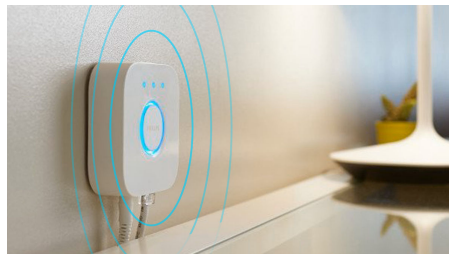

Full control with the Hue bridge

Connect your Philips Hue lights with the bridge to unlock the endless possibilities of the system.

Specifications

Design and finishing

- Colour: chrome
- Material: synthetics

Extra feature/accessory incl.

- Dimmable with remote control: Yes
- Hue Switch: Yes
- LED lamp(s) included: Yes

Miscellaneous

- Especially designed for: Bathroom
- Style: Functional
- Type: Recessed spot light
- EyeComfort: Yes

Power consumption

- Energy efficiency label (EEL): A