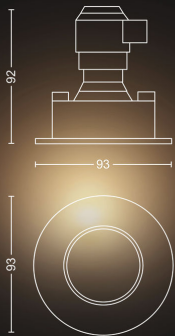

PHILIPS

Recessed downlight

Hue White Ambiance

Dimmer switch included

GU10

Chrome

Smart control with Hue Bridge*

34075/11/P7