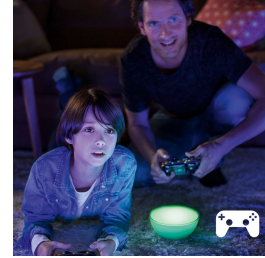

Light up your gaming

Lift your gaming experience to the next level. Download the third party apps and discover the amazing things you can do with Philips Hue.