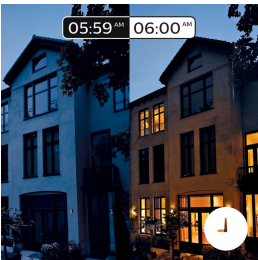

Timers for your convenience

Philips Hue can make it seem like you're home when you're not, using the schedule function in the Philips Hue app. Set the lights to come on at a pre-set time, so the lights are on when you arrive home. You can even set rooms to light up at different times. And of course, you can let the lights turn off gradually in the night, so you never have to worry whether you've left any lights on.