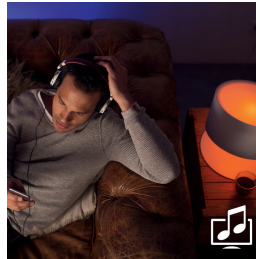

Limitless possibilities

- Be creative with 16 million colors
- Wake up and go to sleep naturally
- Sync movies, TV shows, music, and games to smart lights
- Create your ambiance with warm white to cool daylight
- Light up your gaming
- Relax, read, concentrate and energize with light recipes
- Smart control, home and away
- Set timers for your convenience
- Installation free dimming
- Control it your way

Light any moment, anywhere

- Portable
- On-product control
- Natural dynamic effects
- Full control from smart device with Hue bridge

Highlights

Be creative with colors

Play with light and choose from 16 million colors to instantly change the look and atmosphere of your room. Set the scene effortlessly with one touch of a button. Use a favourite photo and relive that special moment with splashes of light. Save your favourite light settings and recall them whenever you want with the tap of a finger

Wake up and go to sleep

Philips Hue will help get you out of bed the way you like it, helping you start your day feeling refreshed. The light brightness increases gradually mimicking the effect of sunrise and helps you wake up naturally, instead of being woken up by the loud sound of an alarm clock. Start your day, the right way. In the evening, the relaxing warm white light helps you to unwind, relax and prepare your body for a good night's sleep.

Sync movies, TV shows, music, and games to smart lights

Bring your entertainment to new heights by syncing the action on the screen or the beat of your music to your smart lights.* Choose the way you'd like to sync your lights to your movie, music (including with our Spotify integration!), TV show, or game and watch as the color-capable lights in your Entertainment area react. *Hue Bridge required