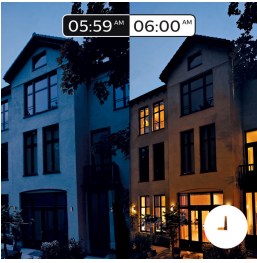

Timers for your convenience

Philips Hue can make it seem like you're home when you're not, using the schedule function in the Philips Hue app. Set the lights to come on at a pre-set time, so the lights are on when you arrive home. You can even set rooms to light up at different times. And of course, you can let the lights turn off gradually in the night, so you never have to worry whether you've left any lights on.