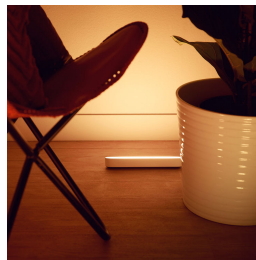

Create your ambience

Set the right ambience for any moment and decorate your home with warm to cool white light. Enjoy different styles throughout the year, no matter if it's the crisp white light reminding you of a spring breeze, the warm white light of a summer sun, or the ice cool daylight of winter. Connection with the Philips Hue bridge required for this functionality.