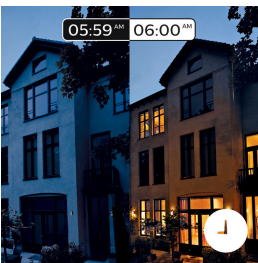

Timers for your convenience

Philips Hue can make it seem like you're at home when you're not, using the schedule function in the Philips Hue app. Set the lights to come on at a pre-set time, so the lights are on when you arrive home. You can even set rooms to light up at different times. And of course, you can let the lights turn off gradually in the night, so you never have to worry whether you've left any lights on.