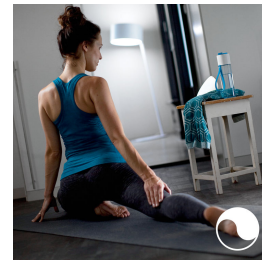

Light up your gaming

Lift your gaming experience to the next level. Download the third-party apps and discover the amazing things you can do with Philips Hue.

Light for your daily routines

Light influences our mood and behaviour. Philips Hue can help you to customise your daily routines into moments that you can enjoy. Skip your morning coffee and get ready for the day with cool, bright-white daylight that helps to energise your body and mind. Stay focused with finely tuned bright-white light. Or put your feet up and relax with a soft glow of white light for the perfect end to the day.